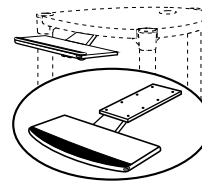

THE OFFICE DESIGNERS

RODANO EXECUTIVE SERIES

Dimension : W. x D. x H.

DR 557 R
Executive Desk
2238W. x 1196D. x 760H. mm.
88 1/2"W. x 47"D. x 30"H. inch.

DR 556 R
Executive Desk W/ 3D Drawer Pedestal
2238W. x 1196D. x 760H. mm.
88 1/2"W. x 47"D. x 30"H. inch.

DR 55 R
Side Return with CPU
1200W. x 550D. x 760H. mm.
47 1/4"W. x 21 5/8"D. x 30"H. inch.

DR 53 R
Side Return with 3D Pedestal
1200W. x 550D. x 760H. mm.
47 1/4"W. x 21 5/8"D. x 30"H. inch.

DR 32
Computer Desk
1002W. x 900D. x 760H. mm.
39 3/8"W. x 35 3/8"D. x 30"H. inch.

CPU 165
CPU Trolleys
270W. x 500D. x 455H. mm.
10 5/8"W. x 19 3/4"D. x 18"H. inch.

MP 300
Mobile Pedestal
600W. x 500D. x 600H. mm.
23 1/2"W. x 19 3/4"D. x 23 1/2"H. inch.

AC 33KB
Mechanism Keyboard Tray
700W. x 270D. x 35H. mm.
27 1/2"W. x 10 5/8"D. x 1 3/8"H. inch.

EX 33KB
Mechanism Keyboard Tray
745W. x 300D. x 35H. mm.
29 5/16"W. x 12"D. x 1 3/8"H. inch.

EX 11
Vertical Plastic Cable

635 CB
Executive High Cabinet
2010W. x 456D. x 2070H. mm.
79 1/4"W. x 18"D. x 81 1/2"H. inch.