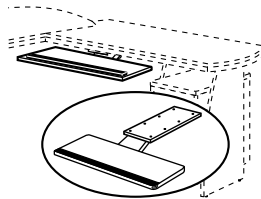

THE OFFICE DESIGNERS

RODANO EXECUTIVE SERIES

Dimension : W. x D. x H.

DR 557 R
Executive Desk
2238W. x 1196D. x 760H. mm.
88 1/2"W. x 47"D. x 30"H. inch.

DR 556 R
Executive Desk W/ 3D Drawer Pedestal
2238W. x 1196D. x 760H. mm.
88 1/2"W. x 47"D. x 30"H. inch.

DR 55 R
Side Return with CPU
1200W. x 550D. x 760H. mm.
47 1/4"W. x 21 5/8"D. x 30"H. inch.

DR 53 R
Side Return with 3D Pedestal
1200W. x 550D. x 760H. mm.
47 1/4"W. x 21 5/8"D. x 30"H. inch.

DR 32
Computer Desk
1002W. x 900D. x 760H. mm.
39 3/8"W. x 35 3/8"D. x 30"H. inch.

CPU 165
CPU Trolleys
270W. x 500D. x 455H. mm.
10 5/8"W. x 19 3/4"D. x 18"H. inch.

MP 300
Mobile Pedestal
600W. x 500D. x 600H. mm.
23 1/2"W. x 19 3/4"D. x 23 1/2"H. inch.

AC 33KB
Mechanism Keyboard Tray
700W. x 270D. x 35H. mm.
27 1/2"W. x 10 5/8"D. x 1 3/8"H. inch.