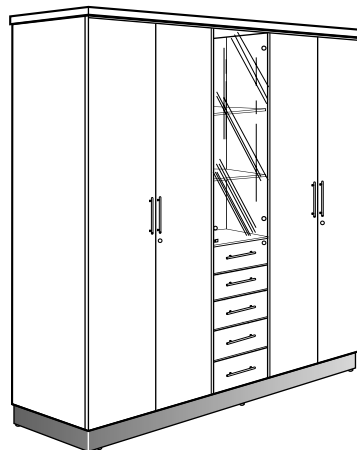

DR 55 R
Side Return with CPU
1200W. x 550D. x 760H. mm.
47 1/4"W. x 21 5/8"D. x 30"H. inch.

DR 53 R
Side Return with 3D Pedestal
1200W. x 550D. x 760H. mm.
47 1/4"W. x 21 5/8"D. x 30"H. inch.

DR 32
Computer Desk
1002W. x 900D. x 760H. mm.
39 3/8"W. x 35 3/8"D. x 30"H. inch.

CPU 165
CPU Trolleys
270W. x 500D. x 455H. mm.
10 5/8"W. x 19 3/4"D. x 18"H. inch.

MP 300
Mobile Pedestal
600W. x 500D. x 600H. mm.
23 1/2"W. x 19 3/4"D. x 23 1/2"H. inch.

AC 33KB
Mechanism Keyboard Tray
700W. x 270D. x 35H. mm.
27 1/2"W. x 10 5/8"D. x 1 3/8"H. inch.

EX 33KB
Mechanism Keyboard Tray
745W. x 300D. x 35H. mm.
29 5/16"W. x 12"D. x 1 3/8"H. inch.

EX 11
Vertical Plastic Cable

635 CB
Executive High Cabinet
2010W. x 456D. x 2070H. mm.
79 1/4"W. x 18"D. x 81 1/2"H. inch.

633 CB
Executive High Cabinet
2010W. x 456D. x 2070H. mm.
79 1/4"W. x 18"D. x 81 1/2"H. inch.

EX 400
Conference Table
1200W. x 1200D. x 760H. mm.
47 1/4"W. x 47 1/4"D. x 30"H. inch.