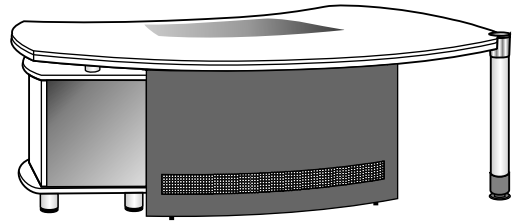

THE OFFICE DESIGNERS

RODANO EXECUTIVE SERIES

Dimension : W. x D. x H.

DR 557 R
Executive Desk
2238W. x 1196D. x 760H. mm.
88 1/2"W. x 47"D. x 30"H. inch.

DR 556 R
Executive Desk W/ 3D Drawer Pedestal
2238W. x 1196D. x 760H. mm.
88 1/2"W. x 47"D. x 30"H. inch.

DR 55 R
Side Return with CPU
1200W. x 550D. x 760H. mm.
47 1/4"W. x 21 5/8"D. x 30"H. inch.

DR 53 R
Side Return with 3D Pedestal
1200W. x 550D. x 760H. mm.
47 1/4"W. x 21 5/8"D. x 30"H. inch.

DR 32
Computer Desk
1002W. x 900D. x 760H. mm.
39 3/8"W. x 35 3/8"D. x 30"H. inch.

EX 33KB
Mechanism Keyboard Tray
745W. x 300D. x 35H. mm.
29 5/16"W. x 12"D. x 1 3/8"H. inch.

EX 11
Vertical Plastic Cable

635 CB
Executive High Cabinet
2010W. x 456D. x 2070H. mm.
79 1/4"W. x 18"D. x 81 1/2"H. inch.

633 CB
Executive High Cabinet
2010W. x 456D. x 2070H. mm.
79 1/4"W. x 18"D. x 81 1/2"H. inch.

EX 400
Conference Table
1200W. x 1200D. x 760H. mm.
47 1/4"W. x 47 1/4"D. x 30"H. inch.