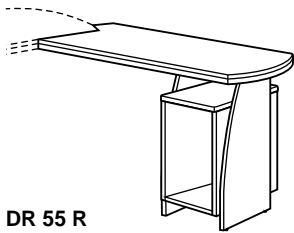

THE OFFICE DESIGNERS

RODANO EXECUTIVE SERIES

Dimension : W. x D. x H.

DR 557 R
Executive Desk
2238W. x 1196D. x 760H. mm.
88 1/2"W. x 47"D. x 30"H. inch.

DR 556 R
Executive Desk W/ 3D Drawer Pedestal
2238W. x 1196D. x 760H. mm.
88 1/2"W. x 47"D. x 30"H. inch.

DR 55 R
Side Return with CPU
1200W. x 550D. x 760H. mm.
47 1/4"W. x 21 5/8"D. x 30"H. inch.

DR 53 R
Side Return with 3D Pedestal
1200W. x 550D. x 760H. mm.
47 1/4"W. x 21 5/8"D. x 30"H. inch.

DR 32
Computer Desk
1002W. x 900D. x 760H. mm.
39 3/8"W. x 35 3/8"D. x 30"H. inch.

EX 33KB
Mechanism Keyboard Tray
745W. x 300D. x 35H. mm.
29 5/16"W. x 12"D. x 1 3/8"H. inch.

EX 11
Vertical Plastic Cable

635 CB
Executive High Cabinet
2010W. x 456D. x 2070H. mm.
79 1/4"W. x 18"D. x 81 1/2"H. inch.

633 CB
Executive High Cabinet
2010W. x 456D. x 2070H. mm.
79 1/4"W. x 18"D. x 81 1/2"H. inch.

EX 400
Conference Table
1200W. x 1200D. x 760H. mm.
47 1/4"W. x 47 1/4"D. x 30"H. inch.