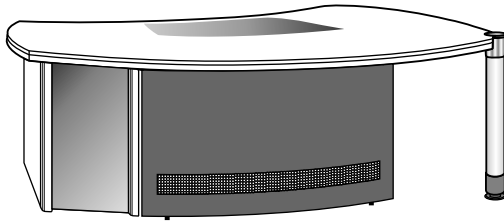

THE OFFICE DESIGNERS

RODANO EXECUTIVE SERIES

Dimension : W. x D. x H.

DR 557 R
Executive Desk
2238W. x 1196D. x 760H. mm.
88 1/2"W. x 47"D. x 30"H. inch.

DR 556 R
Executive Desk W/ 3D Drawer Pedestal
2238W. x 1196D. x 760H. mm.
88 1/2"W. x 47"D. x 30"H. inch.

DR 55 R
Side Return with CPU
1200W. x 550D. x 760H. mm.
47 1/4"W. x 21 5/8"D. x 30"H. inch.

DR 53 R
Side Return with 3D Pedestal
1200W. x 550D. x 760H. mm.
47 1/4"W. x 21 5/8"D. x 30"H. inch.

DR 32
Computer Desk
1002W. x 900D. x 760H. mm.
39 3/8"W. x 35 3/8"D. x 30"H. inch.

EX 33KB
Mechanism Keyboard Tray
745W. x 300D. x 35H. mm.
29 5/16"W. x 12"D. x 1 3/8"H. inch.

EX 11
Vertical Plastic Cable

635 CB
Executive High Cabinet
2010W. x 456D. x 2070H. mm.
79 1/4"W. x 18"D. x 81 1/2"H. inch.

633 CB
Executive High Cabinet
2010W. x 456D. x 2070H. mm.
79 1/4"W. x 18"D. x 81 1/2"H. inch.

EX 400
Conference Table
1200W. x 1200D. x 760H. mm.
47 1/4"W. x 47 1/4"D. x 30"H. inch.