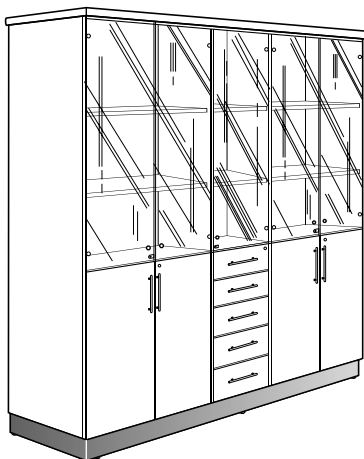

DR 55 R
Side Return with CPU
1200W. x 550D. x 760H. mm.
47 1/4"W. x 21 5/8"D. x 30"H. inch.

DR 53 R
Side Return with 3D Pedestal
1200W. x 550D. x 760H. mm.
47 1/4"W. x 21 5/8"D. x 30"H. inch.

DR 32
Computer Desk
1002W. x 900D. x 760H. mm.
39 3/8"W. x 35 3/8"D. x 30"H. inch.

CPU 165
CPU Trolleys
270W. x 500D. x 455H. mm.
10 5/8"W. x 19 3/4"D. x 18"H. inch.

MP 300
Mobile Pedestal
600W. x 500D. x 600H. mm.
23 1/2"W. x 19 3/4"D. x 23 1/2"H. inch.

AC 33KB
Mechanism Keyboard Tray
700W. x 270D. x 35H. mm.
27 1/2"W. x 10 5/8"D. x 1 3/8"H. inch.

EX 33KB
Mechanism Keyboard Tray
745W. x 300D. x 35H. mm.
29 5/16"W. x 12"D. x 1 3/8"H. inch.

EX 11
Vertical Plastic Cable

635 CB
Executive High Cabinet
2010W. x 456D. x 2070H. mm.
79 1/4"W. x 18"D. x 81 1/2"H. inch.

633 CB
Executive High Cabinet
2010W. x 456D. x 2070H. mm.
79 1/4"W. x 18"D. x 81 1/2"H. inch.

EX 400
Conference Table
1200W. x 1200D. x 760H. mm.
47 1/4"W. x 47 1/4"D. x 30"H. inch.