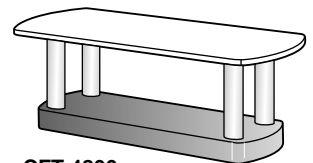

# DE'PRIMO EXECUTIVE SERIES

Dimension : W. x D. x H.

**DR 356 R**  
Executive Desk  
2235W. x 1159D. x 760H. mm.  
88"W. x 45<sup>5</sup>/<sub>8</sub>"D. x 30"H. inch.

**DR 32**  
Computer Desk  
1002W. x 900D. x 760H. mm.  
39<sup>3</sup>/<sub>8</sub>"W. x 35<sup>5</sup>/<sub>8</sub>"D. x 30"H. inch.

**DR 37 R**  
Side Return with 3D Pedestal  
1192W. x 601D. x 760H. mm.  
47"W. x 23<sup>3</sup>/<sub>4</sub>"D. x 30"H. inch.

**AC 33KB**  
Mechanism Keyboard Tray  
700W. x 270D. x 35H. mm.  
27<sup>1</sup>/<sub>2</sub>"W. x 10<sup>5</sup>/<sub>8</sub>"D. x 1<sup>3</sup>/<sub>8</sub>"H. inch.

**CPU 165**  
CPU Trolleys  
270W. x 500D. x 455H. mm.  
10<sup>5</sup>/<sub>8</sub>"W. x 19<sup>3</sup>/<sub>4</sub>"D. x 18"H. inch.

**DR 35 R**  
Side Return with CPU  
1192W. x 601D. x 760H. mm.  
47"W. x 23<sup>3</sup>/<sub>4</sub>"D. x 30"H. inch.

**635 CB**  
Executive High Cabinet  
2010W. x 456D. x 2070H. mm.  
79<sup>1</sup>/<sub>4</sub>"W. x 18"D. x 81<sup>1</sup>/<sub>2</sub>"H. inch.

**633 CB**  
Executive High Cabinet  
2010W. x 456D. x 2070H. mm.  
79<sup>1</sup>/<sub>4</sub>"W. x 18"D. x 81<sup>1</sup>/<sub>2</sub>"H. inch.