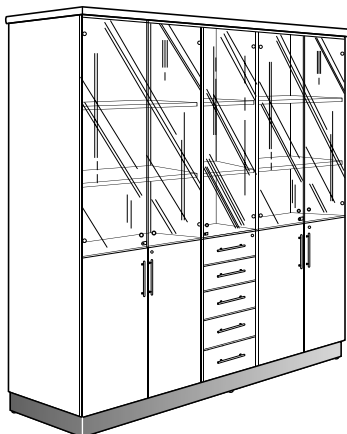

# DE'PRIMO EXECUTIVE SERIES

Dimension : W. x D. x H.

**DR 356 R**  
Executive Desk  
2235W. x 1159D. x 760H. mm.  
88"W. x 45<sup>5</sup>/<sub>8</sub>"D. x 30"H. inch.

**DR 32**  
Computer Desk  
1002W. x 900D. x 760H. mm.  
39<sup>3</sup>/<sub>8</sub>"W. x 35<sup>5</sup>/<sub>8</sub>"D. x 30"H. inch.

**DR 37 R**  
Side Return with 3D Pedestal  
1192W. x 601D. x 760H. mm.  
47"W. x 23<sup>3</sup>/<sub>4</sub>"D. x 30"H. inch.

**AC 33KB**  
Mechanism Keyboard Tray  
700W. x 270D. x 35H. mm.  
27<sup>1</sup>/<sub>2</sub>"W. x 10<sup>5</sup>/<sub>8</sub>"D. x 1<sup>3</sup>/<sub>8</sub>"H. inch.

**CPU 165**  
CPU Trolleys  
270W. x 500D. x 455H. mm.  
10<sup>5</sup>/<sub>8</sub>"W. x 19<sup>3</sup>/<sub>4</sub>"D. x 18"H. inch.

**DR 35 R**  
Side Return with CPU  
1192W. x 601D. x 760H. mm.  
47"W. x 23<sup>3</sup>/<sub>4</sub>"D. x 30"H. inch.

**635 CB**  
Executive High Cabinet  
2010W. x 456D. x 2070H. mm.  
79<sup>1</sup>/<sub>4</sub>"W. x 18"D. x 81<sup>1</sup>/<sub>2</sub>"H. inch.

**633 CB**  
Executive High Cabinet  
2010W. x 456D. x 2070H. mm.  
79<sup>1</sup>/<sub>4</sub>"W. x 18"D. x 81<sup>1</sup>/<sub>2</sub>"H. inch.