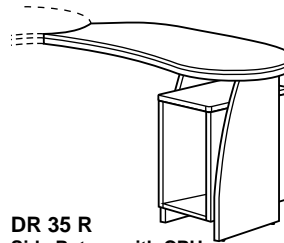

DR 35 R
Side Return with CPU
1192W. x 601D. x 760H. mm.
47"W. x 23³/₄"D. x 30"H. inch.