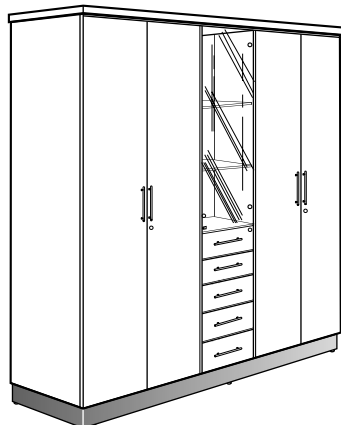

# DE'PRIMO EXECUTIVE SERIES

Dimension : W. x D. x H.

**DR 356 R**  
Executive Desk  
2235W. x 1159D. x 760H. mm.  
88"W. x 45<sup>5</sup>/<sub>8</sub>"D. x 30"H. inch.

**DR 32**  
Computer Desk  
1002W. x 900D. x 760H. mm.  
39<sup>3</sup>/<sub>8</sub>"W. x 35<sup>5</sup>/<sub>8</sub>"D. x 30"H. inch.

**DR 37 R**  
Side Return with 3D Pedestal  
1192W. x 601D. x 760H. mm.  
47"W. x 23<sup>3</sup>/<sub>4</sub>"D. x 30"H. inch.

**AC 33KB**  
Mechanism Keyboard Tray  
700W. x 270D. x 35H. mm.  
27<sup>1</sup>/<sub>2</sub>"W. x 10<sup>5</sup>/<sub>8</sub>"D. x 1<sup>3</sup>/<sub>8</sub>"H. inch.

**CPU 165**  
CPU Trolleys  
270W. x 500D. x 455H. mm.  
10<sup>5</sup>/<sub>8</sub>"W. x 19<sup>3</sup>/<sub>4</sub>"D. x 18"H. inch.

**DR 35 R**  
Side Return with CPU  
1192W. x 601D. x 760H. mm.  
47"W. x 23<sup>3</sup>/<sub>4</sub>"D. x 30"H. inch.

**635 CB**  
Executive High Cabinet  
2010W. x 456D. x 2070H. mm.  
79<sup>1</sup>/<sub>4</sub>"W. x 18"D. x 81<sup>1</sup>/<sub>2</sub>"H. inch.

**633 CB**  
Executive High Cabinet  
2010W. x 456D. x 2070H. mm.  
79<sup>1</sup>/<sub>4</sub>"W. x 18"D. x 81<sup>1</sup>/<sub>2</sub>"H. inch.