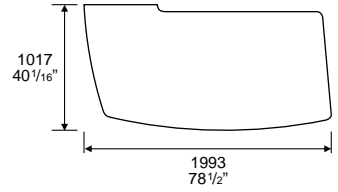

# DELUX I & II EXECUTIVE SERIES

Dimension : W. x D. x H.

**D1/389 R**  
**Delux I Executive Desk**  
1993W. x 1017D. x 760H. mm.  
78 1/2"W. x 40 1/16"D. x 30"H. inch.

**D2/369 R**  
**Delux II Executive Desk**  
2205W. x 1010D. x 760H. mm.  
86 3/4"W. x 39 3/4"D. x 30"H. inch.

**DL 395 R**  
**Side Return with CPU**  
1172W. x 594D. x 760H. mm.  
46 1/8"W. x 23 3/8"D. x 30"H. inch.

**DL 393 R**  
**Side Return with 3D Pedestal**  
1172W. x 594D. x 760H. mm.  
46 1/8"W. x 23 3/8"D. x 30"H. inch.

**RC 401**  
**Round Conference Table**  
Ø 1200 x 760H. mm  
Ø 47 1/4" x 30"H. inch

**638 CB**  
**Medium Height Cabinet**  
2410W. x 463D. x 1300H. mm.  
95"W. x 18 1/4"D. x 51 1/4"H. inch.

**MP 301**  
**3D Mobile Pedestal**  
478W. x 500D. x 620H. mm.  
19"W. x 19 3/4"D. x 24 3/8"H. inch.