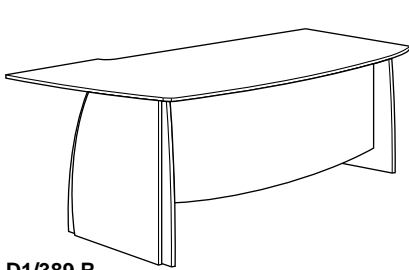

# DELUX I & II EXECUTIVE SERIES

Dimension : W. x D. x H.

**D1/389 R**  
**Delux I Executive Desk**  
1993W. x 1017D. x 760H. mm.  
78 1/2"W. x 40 1/16"D. x 30"H. inch.

**D2/369 R**  
**Delux II Executive Desk**  
2205W. x 1010D. x 760H. mm.  
86 3/4"W. x 39 3/4"D. x 30"H. inch.

**DL 395 R**  
**Side Return with CPU**  
1172W. x 594D. x 760H. mm.  
46 1/8"W. x 23 3/8"D. x 30"H. inch.

**DL 393 R**  
**Side Return with 3D Pedestal**  
1172W. x 594D. x 760H. mm.  
46 1/8"W. x 23 3/8"D. x 30"H. inch.

**RC 401**  
**Round Conference Table**  
Ø 1200 x 760H. mm  
Ø 47 1/4" x 30"H. inch

**638 CB**  
**Medium Height Cabinet**  
2410W. x 463D. x 1300H. mm.  
95"W. x 18 1/4"D. x 51 1/4"H. inch.

**MP 301**  
**3D Mobile Pedestal**  
478W. x 500D. x 620H. mm.  
19"W. x 19 3/4"D. x 24 3/8"H. inch.