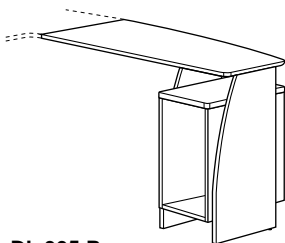

# DELUX I & II EXECUTIVE SERIES

Dimension : W. x D. x H.

**D1/389 R**  
**Delux I Executive Desk**  
1993W. x 1017D. x 760H. mm.  
78 1/2"W. x 40 1/16"D. x 30"H. inch.

**D2/369 R**  
**Delux II Executive Desk**  
2205W. x 1010D. x 760H. mm.  
86 3/4"W. x 39 3/4"D. x 30"H. inch.

**DL 395 R**  
**Side Return with CPU**  
1172W. x 594D. x 760H. mm.  
46 1/8"W. x 23 3/8"D. x 30"H. inch.

**DL 393 R**  
**Side Return with 3D Pedestal**  
1172W. x 594D. x 760H. mm.  
46 1/8"W. x 23 3/8"D. x 30"H. inch.

**RC 401**  
**Round Conference Table**  
Ø 1200 x 760H. mm  
Ø 47 1/4" x 30"H. inch

**638 CB**  
**Medium Height Cabinet**  
2410W. x 463D. x 1300H. mm.  
95"W. x 18 1/4"D. x 51 1/4"H. inch.

**MP 301**  
**3D Mobile Pedestal**  
478W. x 500D. x 620H. mm.  
19"W. x 19 3/4"D. x 24 3/8"H. inch.