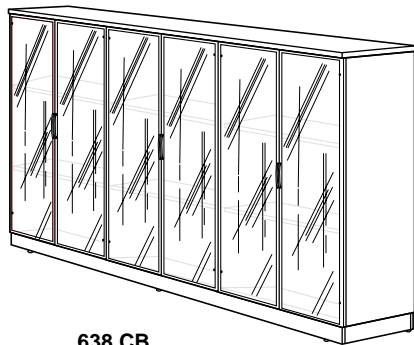

# DELUX I & II EXECUTIVE SERIES

Dimension : W. x D. x H.

**D1/389 R**  
**Delux I Executive Desk**  
1993W. x 1017D. x 760H. mm.  
78 1/2"W. x 40 1/16"D. x 30"H. inch.

**D2/369 R**  
**Delux II Executive Desk**  
2205W. x 1010D. x 760H. mm.  
86 3/4"W. x 39 3/4"D. x 30"H. inch.

**DL 395 R**  
**Side Return with CPU**  
1172W. x 594D. x 760H. mm.  
46 1/8"W. x 23 3/8"D. x 30"H. inch.

**DL 393 R**  
**Side Return with 3D Pedestal**  
1172W. x 594D. x 760H. mm.  
46 1/8"W. x 23 3/8"D. x 30"H. inch.

**RC 401**  
**Round Conference Table**  
Ø 1200 x 760H. mm  
Ø 47 1/4" x 30"H. inch

**638 CB**  
**Medium Height Cabinet**  
2410W. x 463D. x 1300H. mm.  
95"W. x 18 1/4"D. x 51 1/4"H. inch.

**MP 301**  
**3D Mobile Pedestal**  
478W. x 500D. x 620H. mm.  
19"W. x 19 3/4"D. x 24 3/8"H. inch.