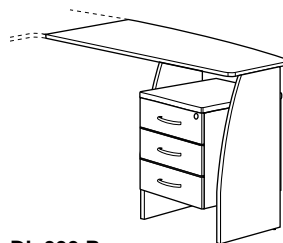

# DELUX I & II EXECUTIVE SERIES

Dimension : W. x D. x H.

**D1/389 R**  
**Delux I Executive Desk**  
1993W. x 1017D. x 760H. mm.  
78 1/2"W. x 40 1/16"D. x 30"H. inch.

**D2/369 R**  
**Delux II Executive Desk**  
2205W. x 1010D. x 760H. mm.  
86 3/4"W. x 39 3/4"D. x 30"H. inch.

**DL 395 R**  
**Side Return with CPU**  
1172W. x 594D. x 760H. mm.  
46 1/8"W. x 23 3/8"D. x 30"H. inch.

**DL 393 R**  
**Side Return with 3D Pedestal**  
1172W. x 594D. x 760H. mm.  
46 1/8"W. x 23 3/8"D. x 30"H. inch.

**RC 401**  
**Round Conference Table**  
Ø 1200 x 760H. mm  
Ø 47 1/4" x 30"H. inch

**638 CB**  
**Medium Height Cabinet**  
2410W. x 463D. x 1300H. mm.  
95"W. x 18 1/4"D. x 51 1/4"H. inch.

**MP 301**  
**3D Mobile Pedestal**  
478W. x 500D. x 620H. mm.  
19"W. x 19 3/4"D. x 24 3/8"H. inch.