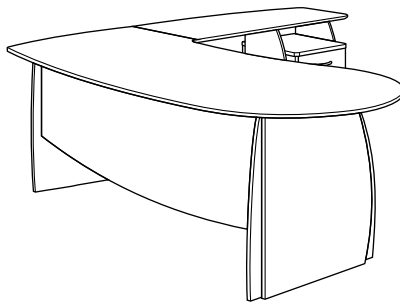

# DELUX I & II EXECUTIVE SERIES

Dimension : W. x D. x H.

**D1/389 R**  
**Delux I Executive Desk**  
1993W. x 1017D. x 760H. mm.  
78 1/2"W. x 40 1/16"D. x 30"H. inch.

**D2/369 R**  
**Delux II Executive Desk**  
2205W. x 1010D. x 760H. mm.  
86 3/4"W. x 39 3/4"D. x 30"H. inch.

**DL 395 R**  
**Side Return with CPU**  
1172W. x 594D. x 760H. mm.  
46 1/8"W. x 23 3/8"D. x 30"H. inch.

**DL 393 R**  
**Side Return with 3D Pedestal**  
1172W. x 594D. x 760H. mm.  
46 1/8"W. x 23 3/8"D. x 30"H. inch.

**RC 401**  
**Round Conference Table**  
Ø 1200 x 760H. mm  
Ø 47 1/4" x 30"H. inch

**638 CB**  
**Medium Height Cabinet**  
2410W. x 463D. x 1300H. mm.  
95"W. x 18 1/4"D. x 51 1/4"H. inch.

**MP 301**  
**3D Mobile Pedestal**  
478W. x 500D. x 620H. mm.  
19"W. x 19 3/4"D. x 24 3/8"H. inch.