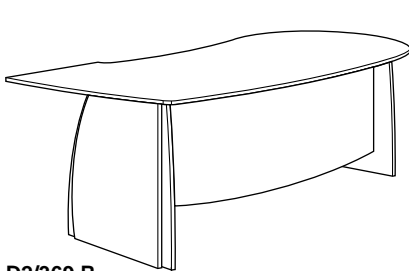

# DELUX I & II EXECUTIVE SERIES

Dimension : W. x D. x H.

**D1/389 R**  
**Delux I Executive Desk**  
1993W. x 1017D. x 760H. mm.  
78 1/2"W. x 40 1/16"D. x 30"H. inch.

**D2/369 R**  
**Delux II Executive Desk**  
2205W. x 1010D. x 760H. mm.  
86 3/4"W. x 39 3/4"D. x 30"H. inch.

**DL 395 R**  
**Side Return with CPU**  
1172W. x 594D. x 760H. mm.  
46 1/8"W. x 23 3/8"D. x 30"H. inch.

**DL 393 R**  
**Side Return with 3D Pedestal**  
1172W. x 594D. x 760H. mm.  
46 1/8"W. x 23 3/8"D. x 30"H. inch.

**RC 401**  
**Round Conference Table**  
Ø 1200 x 760H. mm  
Ø 47 1/4" x 30"H. inch

**638 CB**  
**Medium Height Cabinet**  
2410W. x 463D. x 1300H. mm.  
95"W. x 18 1/4"D. x 51 1/4"H. inch.

**MP 301**  
**3D Mobile Pedestal**  
478W. x 500D. x 620H. mm.  
19"W. x 19 3/4"D. x 24 3/8"H. inch.