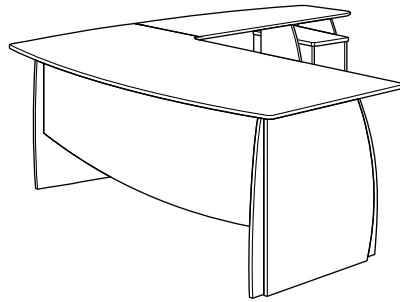

# DELUX I & II EXECUTIVE SERIES

Dimension : W. x D. x H.

**D1/389 R**  
**Delux I Executive Desk**  
1993W. x 1017D. x 760H. mm.  
78 1/2"W. x 40 1/16"D. x 30"H. inch.

**D2/369 R**  
**Delux II Executive Desk**  
2205W. x 1010D. x 760H. mm.  
86 3/4"W. x 39 3/4"D. x 30"H. inch.

**DL 395 R**  
**Side Return with CPU**  
1172W. x 594D. x 760H. mm.  
46 1/8"W. x 23 3/8"D. x 30"H. inch.

**DL 393 R**  
**Side Return with 3D Pedestal**  
1172W. x 594D. x 760H. mm.  
46 1/8"W. x 23 3/8"D. x 30"H. inch.

**RC 401**  
**Round Conference Table**  
Ø 1200 x 760H. mm  
Ø 47 1/4" x 30"H. inch

**638 CB**  
**Medium Height Cabinet**  
2410W. x 463D. x 1300H. mm.  
95"W. x 18 1/4"D. x 51 1/4"H. inch.

**MP 301**  
**3D Mobile Pedestal**  
478W. x 500D. x 620H. mm.  
19"W. x 19 3/4"D. x 24 3/8"H. inch.