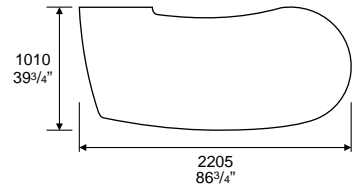

# DELUX I & II EXECUTIVE SERIES

Dimension : W. x D. x H.

**D1/389 R**  
**Delux I Executive Desk**  
1993W. x 1017D. x 760H. mm.  
78 1/2"W. x 40 1/16"D. x 30"H. inch.

**D2/369 R**  
**Delux II Executive Desk**  
2205W. x 1010D. x 760H. mm.  
86 3/4"W. x 39 3/4"D. x 30"H. inch.

**DL 395 R**  
**Side Return with CPU**  
1172W. x 594D. x 760H. mm.  
46 1/8"W. x 23 3/8"D. x 30"H. inch.

**DL 393 R**  
**Side Return with 3D Pedestal**  
1172W. x 594D. x 760H. mm.  
46 1/8"W. x 23 3/8"D. x 30"H. inch.

**RC 401**  
**Round Conference Table**  
Ø 1200 x 760H. mm  
Ø 47 1/4" x 30"H. inch

**638 CB**  
**Medium Height Cabinet**  
2410W. x 463D. x 1300H. mm.  
95"W. x 18 1/4"D. x 51 1/4"H. inch.

**MP 301**  
**3D Mobile Pedestal**  
478W. x 500D. x 620H. mm.  
19"W. x 19 3/4"D. x 24 3/8"H. inch.