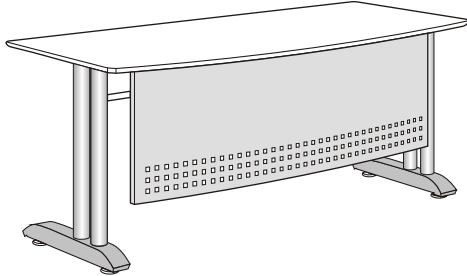

Benz Executive Desk

SPECIFICATION

BZ 678
Benz Executive Series
1800W. x 850D. x 760H. mm.
71"W. x 33¹/₂"D. x 30"H. inch.

BZ 675
Side Return Trolleys
1200W. x 600D. x 680H. mm.
47¹/₄"W. x 23¹/₂"D. x 26³/₄"H. inch.

RC 401
Round Conference Table
Ø 1200 x 760H. mm
Ø 47¹/₄" x 30"H. inch

800G CB
Medium Height Cabinet
813W. x 483D. x 1638H. mm.
32"W. x 19"D. x 64¹/₂"H. inch.

800 CB
Medium Height Cabinet
813W. x 483D. x 1638H. mm.
32"W. x 19"D. x 64¹/₂"H. inch.

MP 301
3D Pedestal
478W. x 500D. x 620H. mm.
19"W. x 19³/₄"D. x 24³/₈"H. inch.