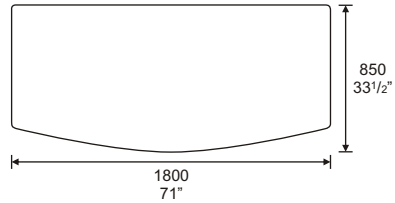

Benz Executive Desk

SPECIFICATION

BZ 678
Benz Executive Series
1800W. x 850D. x 760H. mm.
71"W. x 33¹/₂"D. x 30"H. inch.

BZ 675
Side Return Trolleys
1200W. x 600D. x 680H. mm.
47¹/₄"W. x 23¹/₂"D. x 26³/₄"H. inch.

RC 401
Round Conference Table
Ø 1200 x 760H. mm
Ø 47¹/₄" x 30"H. inch

800G CB
Medium Height Cabinet
813W. x 483D. x 1638H. mm.
32"W. x 19"D. x 64¹/₂"H. inch.

800 CB
Medium Height Cabinet
813W. x 483D. x 1638H. mm.
32"W. x 19"D. x 64¹/₂"H. inch.

MP 301
3D Pedestal
478W. x 500D. x 620H. mm.
19"W. x 19³/₄"D. x 24³/₈"H. inch.