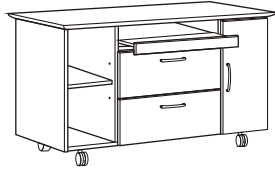

Benz Executive Desk

SPECIFICATION

BZ 678
Benz Executive Series
1800W. x 850D. x 760H. mm.
71"W. x 33¹/₂"D. x 30"H. inch.

BZ 675
Side Return Trolleys
1200W. x 600D. x 680H. mm.
47¹/₄"W. x 23¹/₂"D. x 26³/₄"H. inch.

RC 401
Round Conference Table
Ø 1200 x 760H. mm
Ø 47¹/₄" x 30"H. inch

800G CB
Medium Height Cabinet
813W. x 483D. x 1638H. mm.
32"W. x 19"D. x 64¹/₂"H. inch.

800 CB
Medium Height Cabinet
813W. x 483D. x 1638H. mm.
32"W. x 19"D. x 64¹/₂"H. inch.

MP 301
3D Pedestal
478W. x 500D. x 620H. mm.
19"W. x 19³/₄"D. x 24³/₈"H. inch.