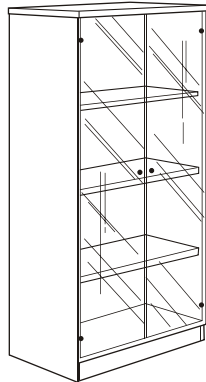

Benz Executive Desk

SPECIFICATION

BZ 678
Benz Executive Series
1800W. x 850D. x 760H. mm.
71"W. x 33¹/₂"D. x 30"H. inch.

BZ 675
Side Return Trolleys
1200W. x 600D. x 680H. mm.
47¹/₄"W. x 23¹/₂"D. x 26³/₄"H. inch.

RC 401
Round Conference Table
Ø 1200 x 760H. mm
Ø 47¹/₄" x 30"H. inch

800G CB
Medium Height Cabinet
813W. x 483D. x 1638H. mm.
32"W. x 19"D. x 64¹/₂"H. inch.

800 CB
Medium Height Cabinet
813W. x 483D. x 1638H. mm.
32"W. x 19"D. x 64¹/₂"H. inch.

MP 301
3D Pedestal
478W. x 500D. x 620H. mm.
19"W. x 19³/₄"D. x 24³/₈"H. inch.