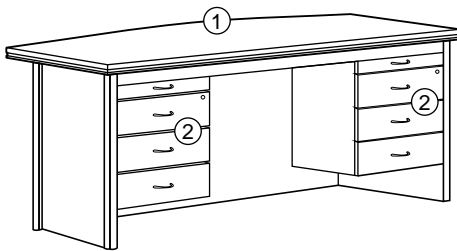

REGENCY EXECUTIVE SERIES

Dimension : W. x D. x H.

R 282
Regency Main Desk
1800W. x 920D. x 760H. mm.
71"W. x 36 1/4"D. x 30"H. inch.

R 282 R
Regency Desk With Side Return (Right)
1800W. x 920D. x 760H. mm.
71"W. x 36 1/4"D. x 30"H. inch.

R 268 R Side Return
1200W. x 508D. x 690H. mm.
47 1/4"W. x 20"D. x 27 1/4"H. inch.

622 CB
Medium Height Cabinet
1610W. x 456D. x 1300H. mm.
63 1/2"W. x 18"D. x 51 1/4"H. inch.

R 282 L
Regency Desk With Side Return (Left)
1800W. x 920D. x 760H. mm.
71"W. x 36 1/4"D. x 30"H. inch.

R 268 L Side Return
1200W. x 508D. x 690H. mm.
47 1/4"W. x 20"D. x 27 1/4"H. inch.

- ① R 282 - Regency Main Desk
- ② R 281 - 3 Drawer Pedestal
- ③ R 268 R - Side Return (Right)
- ④ R 268 L - Side Return (Left)