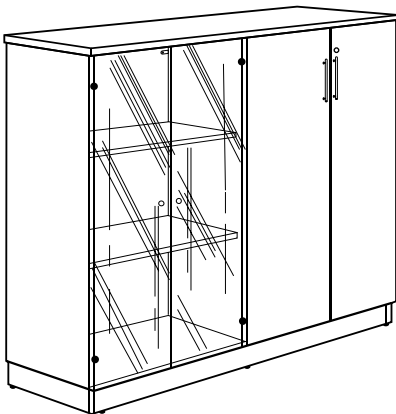

REGENCY EXECUTIVE SERIES

Dimension : W. x D. x H.

R 282
Regency Main Desk
1800W. x 920D. x 760H. mm.
71"W. x 36 1/4"D. x 30"H. inch.

R 282 R
Regency Desk With Side Return (Right)
1800W. x 920D. x 760H. mm.
71"W. x 36 1/4"D. x 30"H. inch.

R 268 R Side Return
1200W. x 508D. x 690H. mm.
47 1/4"W. x 20"D. x 27 1/4"H. inch.

622 CB
Medium Height Cabinet
1610W. x 456D. x 1300H. mm.
63 1/2"W. x 18"D. x 51 1/4"H. inch.

R 282 L
Regency Desk With Side Return (Left)
1800W. x 920D. x 760H. mm.
71"W. x 36 1/4"D. x 30"H. inch.

R 268 L Side Return
1200W. x 508D. x 690H. mm.
47 1/4"W. x 20"D. x 27 1/4"H. inch.

- ① R 282 - Regency Main Desk
- ② R 281 - 3 Drawer Pedestal
- ③ R 268 R - Side Return (Right)
- ④ R 268 L - Side Return (Left)