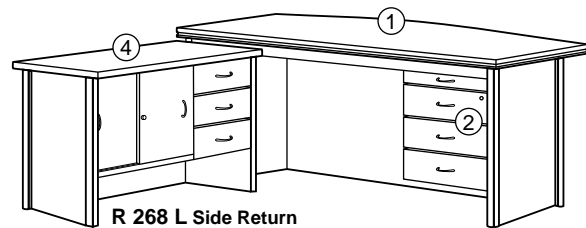

REGENCY EXECUTIVE SERIES

Dimension : W. x D. x H.

R 282
Regency Main Desk
1800W. x 920D. x 760H. mm.
71"W. x 36 1/4"D. x 30"H. inch.

R 282 R
Regency Desk With Side Return (Right)
1800W. x 920D. x 760H. mm.
71"W. x 36 1/4"D. x 30"H. inch.

R 268 R Side Return
1200W. x 508D. x 690H. mm.
47 1/4"W. x 20"D. x 27 1/4"H. inch.

622 CB
Medium Height Cabinet
1610W. x 456D. x 1300H. mm.
63 1/2"W. x 18"D. x 51 1/4"H. inch.

R 282 L
Regency Desk With Side Return (Left)
1800W. x 920D. x 760H. mm.
71"W. x 36 1/4"D. x 30"H. inch.

R 268 L Side Return
1200W. x 508D. x 690H. mm.
47 1/4"W. x 20"D. x 27 1/4"H. inch.

- ① R 282 - Regency Main Desk
- ② R 281 - 3 Drawer Pedestal
- ③ R 268 R - Side Return (Right)
- ④ R 268 L - Side Return (Left)