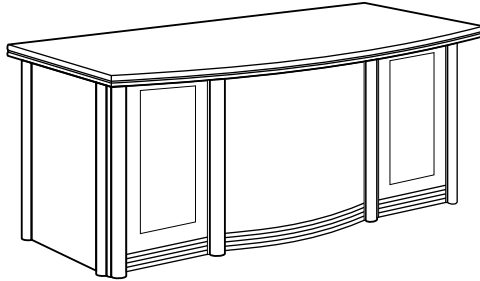

REGENCY EXECUTIVE SERIES

Dimension : W. x D. x H.

R 282
Regency Main Desk
1800W. x 920D. x 760H. mm.
71"W. x 36 1/4"D. x 30"H. inch.

R 282 R
Regency Desk With Side Return (Right)
1800W. x 920D. x 760H. mm.
71"W. x 36 1/4"D. x 30"H. inch.

R 268 R Side Return
1200W. x 508D. x 690H. mm.
47 1/4"W. x 20"D. x 27 1/4"H. inch.

622 CB
Medium Height Cabinet
1610W. x 456D. x 1300H. mm.
63 1/2"W. x 18"D. x 51 1/4"H. inch.

R 282 L
Regency Desk With Side Return (Left)
1800W. x 920D. x 760H. mm.
71"W. x 36 1/4"D. x 30"H. inch.

R 268 L Side Return
1200W. x 508D. x 690H. mm.
47 1/4"W. x 20"D. x 27 1/4"H. inch.

- ① R 282 - Regency Main Desk
- ② R 281 - 3 Drawer Pedestal
- ③ R 268 R - Side Return (Right)
- ④ R 268 L - Side Return (Left)