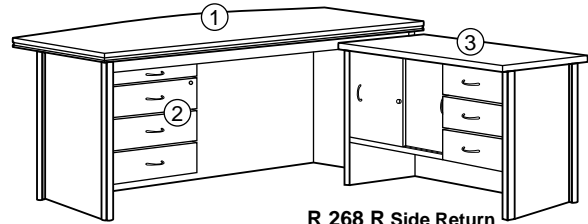

REGENCY EXECUTIVE SERIES

Dimension : W. x D. x H.

R 282
Regency Main Desk
1800W. x 920D. x 760H. mm.
71"W. x 36 1/4"D. x 30"H. inch.

R 282 R
Regency Desk With Side Return (Right)
1800W. x 920D. x 760H. mm.
71"W. x 36 1/4"D. x 30"H. inch.

R 268 R Side Return
1200W. x 508D. x 690H. mm.
47 1/4"W. x 20"D. x 27 1/4"H. inch.

622 CB
Medium Height Cabinet
1610W. x 456D. x 1300H. mm.
63 1/2"W. x 18"D. x 51 1/4"H. inch.

R 282 L
Regency Desk With Side Return (Left)
1800W. x 920D. x 760H. mm.
71"W. x 36 1/4"D. x 30"H. inch.

R 268 L Side Return
1200W. x 508D. x 690H. mm.
47 1/4"W. x 20"D. x 27 1/4"H. inch.

- ① R 282 - Regency Main Desk
- ② R 281 - 3 Drawer Pedestal
- ③ R 268 R - Side Return (Right)
- ④ R 268 L - Side Return (Left)