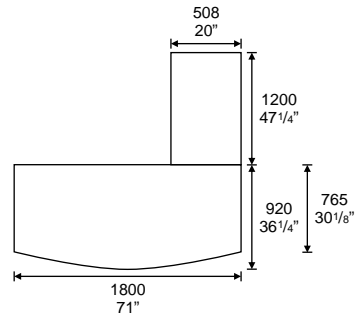

REGENCY EXECUTIVE SERIES

Dimension : W. x D. x H.

R 282
Regency Main Desk
1800W. x 920D. x 760H. mm.
71"W. x 36 1/4"D. x 30"H. inch.

R 282 R
Regency Desk With Side Return (Right)
1800W. x 920D. x 760H. mm.
71"W. x 36 1/4"D. x 30"H. inch.

R 268 R Side Return
1200W. x 508D. x 690H. mm.
47 1/4"W. x 20"D. x 27 1/4"H. inch.

622 CB
Medium Height Cabinet
1610W. x 456D. x 1300H. mm.
63 1/2"W. x 18"D. x 51 1/4"H. inch.

R 282 L
Regency Desk With Side Return (Left)
1800W. x 920D. x 760H. mm.
71"W. x 36 1/4"D. x 30"H. inch.

R 268 L Side Return
1200W. x 508D. x 690H. mm.
47 1/4"W. x 20"D. x 27 1/4"H. inch.

- ① R 282 - Regency Main Desk
- ② R 281 - 3 Drawer Pedestal
- ③ R 268 R - Side Return (Right)
- ④ R 268 L - Side Return (Left)