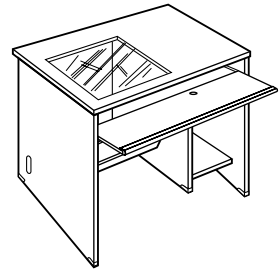

THE OFFICE DESIGNERS

THE PROFESSIONAL SERIES

Dimension : W. x D. x H.

**SR 688 (Semi Recess)
Computer Workstation**
909 x 800 x 750 mm
35³/₄" x 31¹/₂" x 29¹/₂" inch

**SR 988 (Semi Recess)
Computer Workstation**
1734 x 800 x 750 mm
68¹/₄" x 31¹/₂" x 29¹/₂" inch

**UD 199 (Under Desk)
Computer Workstation**
900 x 800 x 750 mm
35¹/₂" x 31¹/₂" x 29¹/₂" inch

**UD 299 (Under Desk)
Computer Workstation**
1734 x 800 x 750 mm
68¹/₄" x 31¹/₂" x 29¹/₂" inch

**110
Computer Workstation**
750 x 540 x 750 mm.
29¹/₂" x 21¹/₄" x 29¹/₂" inch.

**220
Computer Workstation**
1024 x 600 x 750 mm.
40³/₈" x 23³/₄" x 29¹/₂" inch.

**330
Computer Workstation**
1210 x 600 x 750 mm.
47⁵/₈" x 23³/₄" x 29¹/₂" inch.

**TC 166 (Desk Top)
Team Computer Workstation**
1500 x 750 x 675 mm
59" x 29¹/₂" x 26⁵/₈" inch

**TC 266 (Desk Top)
Team Computer Workstation**
1800 x 900 x 675 mm
71" x 35¹/₂" x 26⁵/₈" inch

**141
3D Mobile Pedestal**
410 x 478 x 556 mm
16" x 19" x 22" inch

**142
2D Mobile Pedestal**
410 x 478 x 556 mm
16" x 19" x 22" inch