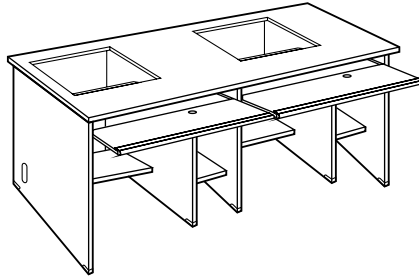

THE OFFICE DESIGNERS

THE PROFESSIONAL SERIES

Dimension : W. x D. x H.

**SR 688 (Semi Recess)
Computer Workstation**
909 x 800 x 750 mm
35³/₄" x 31¹/₂" x 29¹/₂" inch

**SR 988 (Semi Recess)
Computer Workstation**
1734 x 800 x 750 mm
68¹/₄" x 31¹/₂" x 29¹/₂" inch

**UD 199 (Under Desk)
Computer Workstation**
900 x 800 x 750 mm
35¹/₂" x 31¹/₂" x 29¹/₂" inch

**UD 299 (Under Desk)
Computer Workstation**
1734 x 800 x 750 mm
68¹/₄" x 31¹/₂" x 29¹/₂" inch

**110
Computer Workstation**
750 x 540 x 750 mm.
29¹/₂" x 21¹/₄" x 29¹/₂" inch.

**220
Computer Workstation**
1024 x 600 x 750 mm.
40³/₈" x 23³/₄" x 29¹/₂" inch.

**330
Computer Workstation**
1210 x 600 x 750 mm.
47⁵/₈" x 23³/₄" x 29¹/₂" inch.

**TC 166 (Desk Top)
Team Computer Workstation**
1500 x 750 x 675 mm
59" x 29¹/₂" x 26⁵/₈" inch

**TC 266 (Desk Top)
Team Computer Workstation**
1800 x 900 x 675 mm
71" x 35¹/₂" x 26⁵/₈" inch

**141
3D Mobile Pedestal**
410 x 478 x 556 mm
16" x 19" x 22" inch

**142
2D Mobile Pedestal**
410 x 478 x 556 mm
16" x 19" x 22" inch