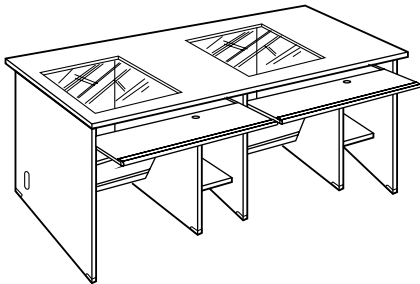

THE OFFICE DESIGNERS

THE PROFESSIONAL SERIES

Dimension : W. x D. x H.

**SR 688 (Semi Recess)
Computer Workstation**
909 x 800 x 750 mm
35³/₄" x 31¹/₂" x 29¹/₂" inch

**SR 988 (Semi Recess)
Computer Workstation**
1734 x 800 x 750 mm
68¹/₄" x 31¹/₂" x 29¹/₂" inch

**UD 199 (Under Desk)
Computer Workstation**
900 x 800 x 750 mm
35¹/₂" x 31¹/₂" x 29¹/₂" inch

**UD 299 (Under Desk)
Computer Workstation**
1734 x 800 x 750 mm
68¹/₄" x 31¹/₂" x 29¹/₂" inch

**110
Computer Workstation**
750 x 540 x 750 mm.
29¹/₂" x 21¹/₄" x 29¹/₂" inch.

**220
Computer Workstation**
1024 x 600 x 750 mm.
40³/₈" x 23³/₄" x 29¹/₂" inch.

**330
Computer Workstation**
1210 x 600 x 750 mm.
47⁵/₈" x 23³/₄" x 29¹/₂" inch.

**TC 166 (Desk Top)
Team Computer Workstation**
1500 x 750 x 675 mm
59" x 29¹/₂" x 26⁵/₈" inch