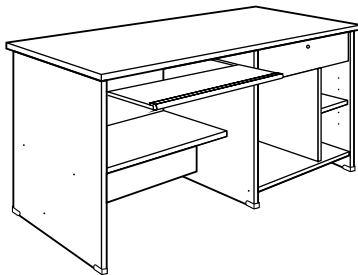

THE OFFICE DESIGNERS

THE PROFESSIONAL SERIES

Dimension : W. x D. x H.

**SR 688 (Semi Recess)
Computer Workstation**
909 x 800 x 750 mm
35³/₄" x 31¹/₂" x 29¹/₂" inch

**SR 988 (Semi Recess)
Computer Workstation**
1734 x 800 x 750 mm
68¹/₄" x 31¹/₂" x 29¹/₂" inch

**UD 199 (Under Desk)
Computer Workstation**
900 x 800 x 750 mm
35¹/₂" x 31¹/₂" x 29¹/₂" inch

**UD 299 (Under Desk)
Computer Workstation**
1734 x 800 x 750 mm
68¹/₄" x 31¹/₂" x 29¹/₂" inch

**110
Computer Workstation**
750 x 540 x 750 mm.
29¹/₂" x 21¹/₄" x 29¹/₂" inch.

**220
Computer Workstation**
1024 x 600 x 750 mm.
40³/₈" x 23³/₄" x 29¹/₂" inch.

**330
Computer Workstation**
1210 x 600 x 750 mm.
47⁵/₈" x 23³/₄" x 29¹/₂" inch.

**TC 166 (Desk Top)
Team Computer Workstation**
1500 x 750 x 675 mm
59" x 29¹/₂" x 26⁵/₈" inch

**TC 266 (Desk Top)
Team Computer Workstation**
1800 x 900 x 675 mm
71" x 35¹/₂" x 26⁵/₈" inch

**141
3D Mobile Pedestal**
410 x 478 x 556 mm
16" x 19" x 22" inch

**142
2D Mobile Pedestal**
410 x 478 x 556 mm
16" x 19" x 22" inch