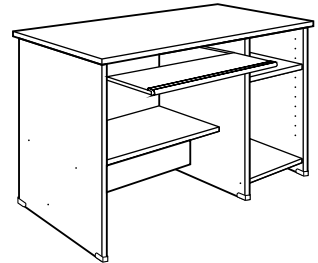

THE OFFICE DESIGNERS

THE PROFESSIONAL SERIES

Dimension : W. x D. x H.

**SR 688 (Semi Recess)
Computer Workstation**
909 x 800 x 750 mm
35³/₄" x 31¹/₂" x 29¹/₂" inch

**SR 988 (Semi Recess)
Computer Workstation**
1734 x 800 x 750 mm
68¹/₄" x 31¹/₂" x 29¹/₂" inch

**UD 199 (Under Desk)
Computer Workstation**
900 x 800 x 750 mm
35¹/₂" x 31¹/₂" x 29¹/₂" inch

**UD 299 (Under Desk)
Computer Workstation**
1734 x 800 x 750 mm
68¹/₄" x 31¹/₂" x 29¹/₂" inch

**110
Computer Workstation**
750 x 540 x 750 mm.
29¹/₂" x 21¹/₄" x 29¹/₂" inch.

**220
Computer Workstation**
1024 x 600 x 750 mm.
40³/₈" x 23³/₄" x 29¹/₂" inch.

**330
Computer Workstation**
1210 x 600 x 750 mm.
47⁵/₈" x 23³/₄" x 29¹/₂" inch.

**TC 166 (Desk Top)
Team Computer Workstation**
1500 x 750 x 675 mm
59" x 29¹/₂" x 26⁵/₈" inch

**TC 266 (Desk Top)
Team Computer Workstation**
1800 x 900 x 675 mm
71" x 35¹/₂" x 26⁵/₈" inch

**141
3D Mobile Pedestal**
410 x 478 x 556 mm
16" x 19" x 22" inch

**142
2D Mobile Pedestal**
410 x 478 x 556 mm
16" x 19" x 22" inch