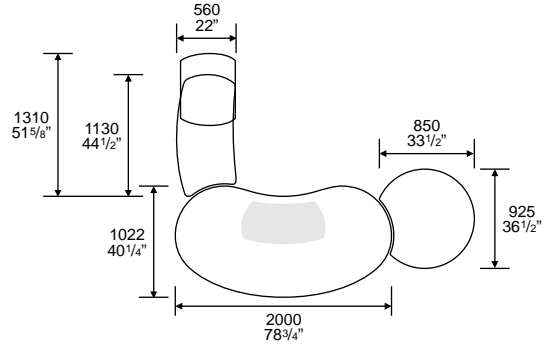

PRINCE EXECUTIVE SERIES

PE 789
Prince Main Desk
 2000W. x 1022D. x 760H. mm.
 78³/₄"W. x 40¹/₄"D. x 30"H. inch.

PE 78
Meeting End Element
 925W. x 850D. x 760H. mm.
 36¹/₂"W. x 33¹/₂"D. x 30"H. inch.

PE 79 L
Side Return with 3D Pedestal
 1310W. x 560D. x 760H. mm.
 51⁵/₈"W. x 22"D. x 30"H. inch.

PE 79 R
Side Return with 3D Pedestal
 1310W. x 560D. x 760H. mm.
 51⁵/₈"W. x 22"D. x 30"H. inch.

CPU 165
CPU Trolleys
 270W. x 500D. x 455H. mm.
 10⁵/₈"W. x 19³/₄"D. x 18"H. inch.

AC 33KB
Pull Out Mechanism Keyboard Tray
 700W. x 270D. x 35H. mm.
 27¹/₂"W. x 10⁵/₈"D. x 1³/₈"H. inch.

638 CB
Medium Height Cabinet
 2410W. x 463D. x 1300H. mm.
 95"W. x 18¹/₄"D. x 51¹/₄"H. inch.