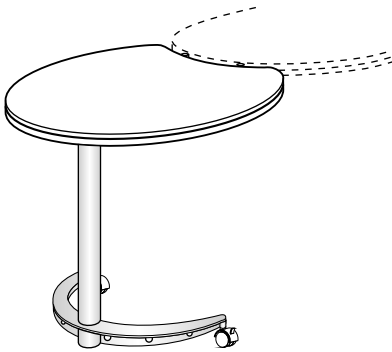

PRINCE EXECUTIVE SERIES

PE 789
Prince Main Desk
 2000W. x 1022D. x 760H. mm.
 78³/₄"W. x 40¹/₄"D. x 30"H. inch.

PE 78
Meeting End Element
 925W. x 850D. x 760H. mm.
 36¹/₂"W. x 33¹/₂"D. x 30"H. inch.

PE 79 L
Side Return with 3D Pedestal
 1310W. x 560D. x 760H. mm.
 51⁵/₈"W. x 22"D. x 30"H. inch.

PE 79 R
Side Return with 3D Pedestal
 1310W. x 560D. x 760H. mm.
 51⁵/₈"W. x 22"D. x 30"H. inch.

CPU 165
CPU Trolleys
 270W. x 500D. x 455H. mm.
 10⁵/₈"W. x 19³/₄"D. x 18"H. inch.

AC 33KB
Pull Out Mechanism Keyboard Tray
 700W. x 270D. x 35H. mm.
 27¹/₂"W. x 10⁵/₈"D. x 1³/₈"H. inch.

638 CB
Medium Height Cabinet
 2410W. x 463D. x 1300H. mm.
 95"W. x 18¹/₄"D. x 51¹/₄"H. inch.