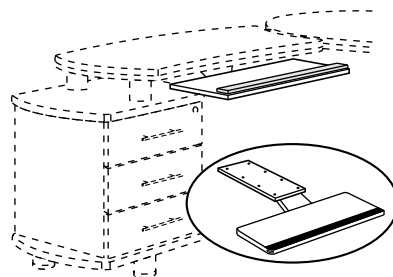

PRINCE EXECUTIVE SERIES

PE 789
Prince Main Desk
 2000W. x 1022D. x 760H. mm.
 78³/₄"W. x 40¹/₄"D. x 30"H. inch.

PE 78
Meeting End Element
 925W. x 850D. x 760H. mm.
 36¹/₂"W. x 33¹/₂"D. x 30"H. inch.

PE 79 L
Side Return with 3D Pedestal
 1310W. x 560D. x 760H. mm.
 51⁵/₈"W. x 22"D. x 30"H. inch.

PE 79 R
Side Return with 3D Pedestal
 1310W. x 560D. x 760H. mm.
 51⁵/₈"W. x 22"D. x 30"H. inch.

CPU 165
CPU Trolleys
 270W. x 500D. x 455H. mm.
 10⁵/₈"W. x 19³/₄"D. x 18"H. inch.

AC 33KB
Pull Out Mechanism Keyboard Tray
 700W. x 270D. x 35H. mm.
 27¹/₂"W. x 10⁵/₈"D. x 1³/₈"H. inch.