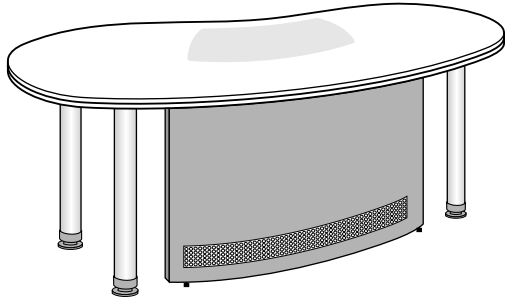

PRINCE EXECUTIVE SERIES

PE 789
Prince Main Desk
 2000W. x 1022D. x 760H. mm.
 78³/₄"W. x 40¹/₄"D. x 30"H. inch.

PE 78
Meeting End Element
 925W. x 850D. x 760H. mm.
 36¹/₂"W. x 33¹/₂"D. x 30"H. inch.

PE 79 L
Side Return with 3D Pedestal
 1310W. x 560D. x 760H. mm.
 51⁵/₈"W. x 22"D. x 30"H. inch.

PE 79 R
Side Return with 3D Pedestal
 1310W. x 560D. x 760H. mm.
 51⁵/₈"W. x 22"D. x 30"H. inch.

CPU 165
CPU Trolleys
 270W. x 500D. x 455H. mm.
 10⁵/₈"W. x 19³/₄"D. x 18"H. inch.

AC 33KB
Pull Out Mechanism Keyboard Tray
 700W. x 270D. x 35H. mm.
 27¹/₂"W. x 10⁵/₈"D. x 1³/₈"H. inch.

638 CB
Medium Height Cabinet
 2410W. x 463D. x 1300H. mm.
 95"W. x 18¹/₄"D. x 51¹/₄"H. inch.