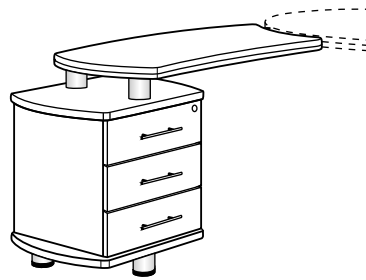

PRINCE EXECUTIVE SERIES

PE 789
Prince Main Desk
 2000W. x 1022D. x 760H. mm.
 78³/₄"W. x 40¹/₄"D. x 30"H. inch.

PE 78
Meeting End Element
 925W. x 850D. x 760H. mm.
 36¹/₂"W. x 33¹/₂"D. x 30"H. inch.

PE 79 L
Side Return with 3D Pedestal
 1310W. x 560D. x 760H. mm.
 51⁵/₈"W. x 22"D. x 30"H. inch.

PE 79 R
Side Return with 3D Pedestal
 1310W. x 560D. x 760H. mm.
 51⁵/₈"W. x 22"D. x 30"H. inch.

CPU 165
CPU Trolleys
 270W. x 500D. x 455H. mm.
 10⁵/₈"W. x 19³/₄"D. x 18"H. inch.

AC 33KB
Pull Out Mechanism Keyboard Tray
 700W. x 270D. x 35H. mm.
 27¹/₂"W. x 10⁵/₈"D. x 1³/₈"H. inch.

638 CB
Medium Height Cabinet
 2410W. x 463D. x 1300H. mm.
 95"W. x 18¹/₄"D. x 51¹/₄"H. inch.