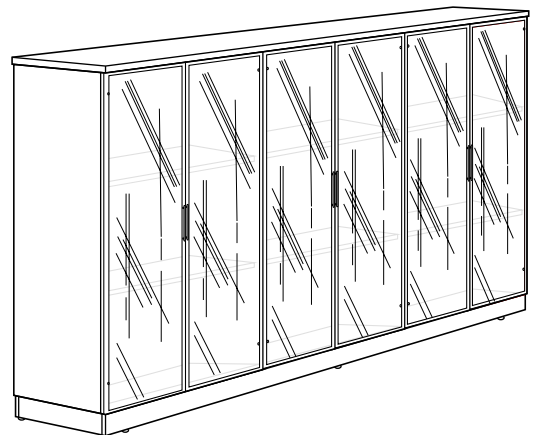

PRINCE EXECUTIVE SERIES

PE 789
Prince Main Desk
 2000W. x 1022D. x 760H. mm.
 78³/₄"W. x 40¹/₄"D. x 30"H. inch.

PE 78
Meeting End Element
 925W. x 850D. x 760H. mm.
 36¹/₂"W. x 33¹/₂"D. x 30"H. inch.

PE 79 L
Side Return with 3D Pedestal
 1310W. x 560D. x 760H. mm.
 51⁵/₈"W. x 22"D. x 30"H. inch.

PE 79 R
Side Return with 3D Pedestal
 1310W. x 560D. x 760H. mm.
 51⁵/₈"W. x 22"D. x 30"H. inch.

CPU 165
CPU Trolleys
 270W. x 500D. x 455H. mm.
 10⁵/₈"W. x 19³/₄"D. x 18"H. inch.

AC 33KB
Pull Out Mechanism Keyboard Tray
 700W. x 270D. x 35H. mm.
 27¹/₂"W. x 10⁵/₈"D. x 1³/₈"H. inch.

638 CB
Medium Height Cabinet
 2410W. x 463D. x 1300H. mm.
 95"W. x 18¹/₄"D. x 51¹/₄"H. inch.