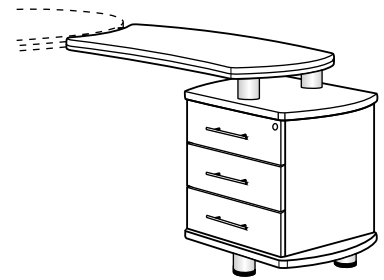

PRINCE EXECUTIVE SERIES

PE 789
Prince Main Desk
 2000W. x 1022D. x 760H. mm.
 78³/₄"W. x 40¹/₄"D. x 30"H. inch.

PE 78
Meeting End Element
 925W. x 850D. x 760H. mm.
 36¹/₂"W. x 33¹/₂"D. x 30"H. inch.

PE 79 L
Side Return with 3D Pedestal
 1310W. x 560D. x 760H. mm.
 51⁵/₈"W. x 22"D. x 30"H. inch.

PE 79 R
Side Return with 3D Pedestal
 1310W. x 560D. x 760H. mm.
 51⁵/₈"W. x 22"D. x 30"H. inch.

CPU 165
CPU Trolleys
 270W. x 500D. x 455H. mm.
 10⁵/₈"W. x 19³/₄"D. x 18"H. inch.

AC 33KB
Pull Out Mechanism Keyboard Tray
 700W. x 270D. x 35H. mm.
 27¹/₂"W. x 10⁵/₈"D. x 1³/₈"H. inch.

638 CB
Medium Height Cabinet
 2410W. x 463D. x 1300H. mm.
 95"W. x 18¹/₄"D. x 51¹/₄"H. inch.