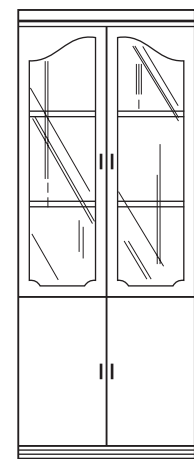

**P 990/881 PVC**  
**President Executive Desk**  
 Base With Synthetic Leather

**P 880/881 PVC**  
**President Executive Desk**  
 Desk Top & Base With Synthetic Leather

Left-hand side

**P 320 L**  
**Executive Side Return**  
 1450W. x 508D. x 700H. mm.  
 57"W. x 20"D. x 27 1/2"H. inch.

Right-hand side

**P 320 R**  
**Executive Side Return**  
 1450W. x 508D. x 700H. mm.  
 57"W. x 20"D. x 27 1/2"H. inch.

**P 220**  
**Mobile Filing Pedestal**  
 508W. x 560D. x 610H. mm.  
 20"W. x 22"D. x 24"H. inch.

**P 200**  
**Mobile Pedestal**  
 508W. x 560D. x 610H. mm.  
 20"W. x 22"D. x 24"H. inch.

**LB 4824**  
**Coffee Table**  
 1200W. x 600D. x 450H. mm.  
 47 1/4"W. x 23 1/2"D. x 17 3/4"H. inch

**LB 2424**  
**Coffee Table**  
 600W. x 600D. x 450H. mm.  
 23 1/2"W. x 23 1/2"D. x 17 3/4"H. inch

1280  
 (50 1/4")

2010  
 (79 1/4")

**P 666**  
**Wall Showcase Unit**  
 810W. x 480D. x 2010H. mm.  
 32"W. x 19"D. x 79 1/4"H. inch.