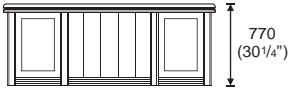

# PRESIDENT EXECUTIVE SERIES

Dimension : W. x D. x H.

**P 990/991**  
**President Executive Desk**

**P 880/991 LEATHER**  
**President Executive Desk**  
 Desk Top With Genuine Leather

**P 990/991**  
**President Executive Desk**

**P 990/881 PVC**  
**President Executive Desk**  
 Base With Synthetic Leather

**P 880/881 PVC**  
**President Executive Desk**  
 Desk Top & Base With Synthetic Leather

Left-hand side

**P 320 L**  
**Executive Side Return**  
 1450W. x 508D. x 700H. mm.  
 57"W. x 20"D. x 27 1/2"H. inch.

Right-hand side

**P 320 R**  
**Executive Side Return**  
 1450W. x 508D. x 700H. mm.  
 57"W. x 20"D. x 27 1/2"H. inch.

**P 220**  
**Mobile Filing Pedestal**  
 508W. x 560D. x 610H. mm.  
 20"W. x 22"D. x 24"H. inch.

1280  
 (50 1/4")

2010  
 (79 1/4")

**P 666**  
**Wall Showcase Unit**  
 810W. x 480D. x 2010H. mm.  
 32"W. x 19"D. x 79 1/4"H. inch.