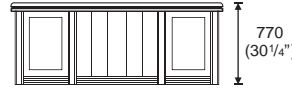

# PRESIDENT EXECUTIVE SERIES

Dimension : W. x D. x H.

**P 990/991**  
**President Executive Desk**

**P 880/991 LEATHER**  
**President Executive Desk**  
 Desk Top With Genuine Leather

**P 990/991**  
**President Executive Desk**

**P 990/881 PVC**  
**President Executive Desk**  
 Base With Synthetic Leather

**P 880/881 PVC**  
**President Executive Desk**  
 Desk Top & Base With Synthetic Leather

Left-hand side

**P 320 L**  
**Executive Side Return**  
 1450W. x 508D. x 700H. mm.  
 57"W. x 20"D. x 27 1/2"H. inch.

Right-hand side

**P 320 R**  
**Executive Side Return**  
 1450W. x 508D. x 700H. mm.  
 57"W. x 20"D. x 27 1/2"H. inch.

**P 220**  
**Mobile Filing Pedestal**  
 508W. x 560D. x 610H. mm.  
 20"W. x 22"D. x 24"H. inch.

1280  
 (50 1/4")

2010  
 (79 1/4")

**P 666**  
**Wall Showcase Unit**  
 810W. x 480D. x 2010H. mm.  
 32"W. x 19"D. x 79 1/4"H. inch.