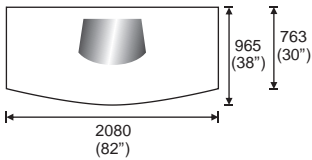

P 990/881 LEATHER
President Executive Desk
Base With Genuine Leather

P 880/881 LEATHER
President Executive Desk
Desk Top & Base With Genuine Leather