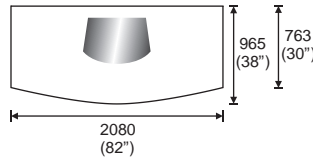

# PRESIDENT EXECUTIVE SERIES

Dimension : W. x D. x H.

**P 990/991**  
**President Executive Desk**

**P 880/991 LEATHER**  
**President Executive Desk**  
 Desk Top With Genuine Leather

**P 990/991**  
**President Executive Desk**

**P 990/881 PVC**  
**President Executive Desk**  
 Base With Synthetic Leather

**P 880/881 PVC**  
**President Executive Desk**  
 Desk Top & Base With Synthetic Leather

Left-hand side

**P 320 L**  
**Executive Side Return**  
 1450W. x 508D. x 700H. mm.  
 57"W. x 20"D. x 27 1/2"H. inch.

Right-hand side

**P 320 R**  
**Executive Side Return**  
 1450W. x 508D. x 700H. mm.  
 57"W. x 20"D. x 27 1/2"H. inch.

**P 220**  
**Mobile Filing Pedestal**  
 508W. x 560D. x 610H. mm.  
 20"W. x 22"D. x 24"H. inch.

1280  
 (50 1/4")

2010  
 (79 1/4")

**P 666**  
**Wall Showcase Unit**  
 810W. x 480D. x 2010H. mm.  
 32"W. x 19"D. x 79 1/4"H. inch.