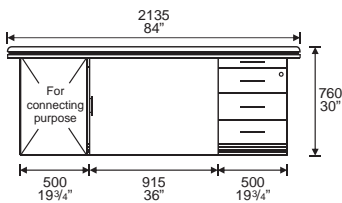

# LAXUS EXECUTIVE SERIES

Dimension : W. x D. x H.

**TK 66R**  
**Round Connection Table**  
 1000W. x 1000D. x 760H. mm  
 39 3/8"W. x 39 3/8"D. x 30"H. inch

**LAXUS EXECUTIVE DESK**  
 2135W. x 1065D. x 760H. mm  
 84"W. x 42"D. x 30"H. inch

**TK 66L**  
**Round Connection Table**  
 1000W. x 1000D. x 760H. mm  
 39 3/8"W. x 39 3/8"D. x 30"H. inch

**TK 36/20**  
**LAXUS EXECUTIVE DESK**

**TK 20/20**  
**LAXUS EXECUTIVE DESK**

**TK 20/38**  
**LAXUS EXECUTIVE DESK**

**TK 320**  
**Executive Side Return**  
 1440W. x 510D. x 686H. mm  
 56 3/4"W. x 20"D. x 27"H. inch

**TK 260R**  
**Computer Desk**  
 1200W. x 600D. x 740H. mm  
 47 1/4"W. x 23 1/2"D. x 29"H. inch

**TK 260L**  
**Computer Desk**  
 1200W. x 600D. x 740H. mm  
 47 1/4"W. x 23 1/2"D. x 29"H. inch

**EX 560**  
**Executive Side Return**  
 1200W. x 600D. x 735H. mm  
 47 1/4"W. x 23 1/2"D. x 29"H. inch

**886 CB**  
**Low Cabinet**  
 2010W. x 456D. x 710H. mm  
 79 1/4"W. x 18"D. x 28"H. inch

**SB 4824**  
**Coffee Table**  
 1200W. x 600D. x 450H. mm  
 47 1/4"W. x 23 1/2"D. x 17 3/4"H. inch