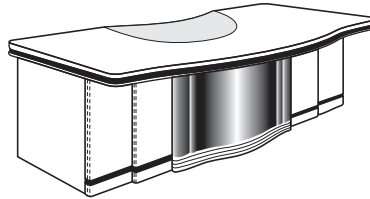

# LAXUS EXECUTIVE SERIES

Dimension : W. x D. x H.

**TK 66R**  
**Round Connection Table**  
 1000W. x 1000D. x 760H. mm  
 39 3/8"W. x 39 3/8"D. x 30"H. inch

**LAXUS EXECUTIVE DESK**  
 2135W. x 1065D. x 760H. mm  
 84"W. x 42"D. x 30"H. inch

**TK 66L**  
**Round Connection Table**  
 1000W. x 1000D. x 760H. mm  
 39 3/8"W. x 39 3/8"D. x 30"H. inch

**TK 36/20**  
**LAXUS EXECUTIVE DESK**

**TK 20/20**  
**LAXUS EXECUTIVE DESK**

**TK 20/38**  
**LAXUS EXECUTIVE DESK**

**TK 320**  
**Executive Side Return**  
 1440W. x 510D. x 686H. mm  
 56 3/4"W. x 20"D. x 27"H. inch

**TK 260R**  
**Computer Desk**  
 1200W. x 600D. x 740H. mm  
 47 1/4"W. x 23 1/2"D. x 29"H. inch

**TK 260L**  
**Computer Desk**  
 1200W. x 600D. x 740H. mm  
 47 1/4"W. x 23 1/2"D. x 29"H. inch

**EX 560**  
**Executive Side Return**  
 1200W. x 600D. x 735H. mm  
 47 1/4"W. x 23 1/2"D. x 29"H. inch

**886 CB**  
**Low Cabinet**  
 2010W. x 456D. x 710H. mm  
 79 1/4"W. x 18"D. x 28"H. inch

**SB 4824**  
**Coffee Table**  
 1200W. x 600D. x 450H. mm  
 47 1/4"W. x 23 1/2"D. x 17 3/4"H. inch