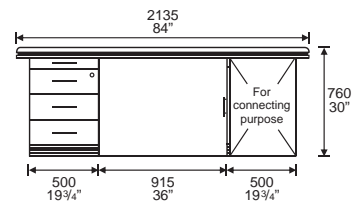

# LAXUS EXECUTIVE SERIES

Dimension : W. x D. x H.

**TK 66R**  
**Round Connection Table**  
 1000W. x 1000D. x 760H. mm  
 39 3/8"W. x 39 3/8"D. x 30"H. inch

**LAXUS EXECUTIVE DESK**  
 2135W. x 1065D. x 760H. mm  
 84"W. x 42"D. x 30"H. inch

**TK 66L**  
**Round Connection Table**  
 1000W. x 1000D. x 760H. mm  
 39 3/8"W. x 39 3/8"D. x 30"H. inch

**TK 36/20**  
**LAXUS EXECUTIVE DESK**

**TK 20/20**  
**LAXUS EXECUTIVE DESK**

**TK 20/38**  
**LAXUS EXECUTIVE DESK**

**TK 320**  
**Executive Side Return**  
 1440W. x 510D. x 686H. mm  
 56 3/4"W. x 20"D. x 27"H. inch

**TK 260R**  
**Computer Desk**  
 1200W. x 600D. x 740H. mm  
 47 1/4"W. x 23 1/2"D. x 29"H. inch

**TK 260L**  
**Computer Desk**  
 1200W. x 600D. x 740H. mm  
 47 1/4"W. x 23 1/2"D. x 29"H. inch

**EX 560**  
**Executive Side Return**  
 1200W. x 600D. x 735H. mm  
 47 1/4"W. x 23 1/2"D. x 29"H. inch

**886 CB**  
**Low Cabinet**  
 2010W. x 456D. x 710H. mm  
 79 1/4"W. x 18"D. x 28"H. inch

**SB 4824**  
**Coffee Table**  
 1200W. x 600D. x 450H. mm  
 47 1/4"W. x 23 1/2"D. x 17 3/4"H. inch