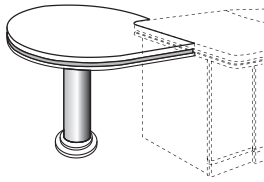

# LAXUS EXECUTIVE SERIES

Dimension : W. x D. x H.

**TK 66R**  
**Round Connection Table**  
 1000W. x 1000D. x 760H. mm  
 39 3/8"W. x 39 3/8"D. x 30"H. inch

**LAXUS EXECUTIVE DESK**  
 2135W. x 1065D. x 760H. mm  
 84"W. x 42"D. x 30"H. inch

**TK 66L**  
**Round Connection Table**  
 1000W. x 1000D. x 760H. mm  
 39 3/8"W. x 39 3/8"D. x 30"H. inch

**TK 36/20**  
**LAXUS EXECUTIVE DESK**

**TK 20/20**  
**LAXUS EXECUTIVE DESK**

**TK 20/38**  
**LAXUS EXECUTIVE DESK**

**TK 320**  
**Executive Side Return**  
 1440W. x 510D. x 686H. mm  
 56 3/4"W. x 20"D. x 27"H. inch

**TK 260R**  
**Computer Desk**  
 1200W. x 600D. x 740H. mm  
 47 1/4"W. x 23 1/2"D. x 29"H. inch

**TK 260L**  
**Computer Desk**  
 1200W. x 600D. x 740H. mm  
 47 1/4"W. x 23 1/2"D. x 29"H. inch

**EX 560**  
**Executive Side Return**  
 1200W. x 600D. x 735H. mm  
 47 1/4"W. x 23 1/2"D. x 29"H. inch

**886 CB**  
**Low Cabinet**  
 2010W. x 456D. x 710H. mm  
 79 1/4"W. x 18"D. x 28"H. inch

**SB 4824**  
**Coffee Table**  
 1200W. x 600D. x 450H. mm  
 47 1/4"W. x 23 1/2"D. x 17 3/4"H. inch