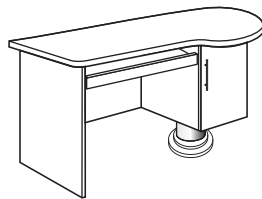

# LAXUS EXECUTIVE SERIES

Dimension : W. x D. x H.

**TK 66R**  
**Round Connection Table**  
 1000W. x 1000D. x 760H. mm  
 39 3/8"W. x 39 3/8"D. x 30"H. inch

**LAXUS EXECUTIVE DESK**  
 2135W. x 1065D. x 760H. mm  
 84"W. x 42"D. x 30"H. inch

**TK 66L**  
**Round Connection Table**  
 1000W. x 1000D. x 760H. mm  
 39 3/8"W. x 39 3/8"D. x 30"H. inch

**TK 36/20**  
**LAXUS EXECUTIVE DESK**

**TK 20/20**  
**LAXUS EXECUTIVE DESK**

**TK 20/38**  
**LAXUS EXECUTIVE DESK**

**TK 320**  
**Executive Side Return**  
 1440W. x 510D. x 686H. mm  
 56 3/4"W. x 20"D. x 27"H. inch

**TK 260R**  
**Computer Desk**  
 1200W. x 600D. x 740H. mm  
 47 1/4"W. x 23 1/2"D. x 29"H. inch

**TK 260L**  
**Computer Desk**  
 1200W. x 600D. x 740H. mm  
 47 1/4"W. x 23 1/2"D. x 29"H. inch

**EX 560**  
**Executive Side Return**  
 1200W. x 600D. x 735H. mm  
 47 1/4"W. x 23 1/2"D. x 29"H. inch

**886 CB**  
**Low Cabinet**  
 2010W. x 456D. x 710H. mm  
 79 1/4"W. x 18"D. x 28"H. inch

**SB 4824**  
**Coffee Table**  
 1200W. x 600D. x 450H. mm  
 47 1/4"W. x 23 1/2"D. x 17 3/4"H. inch