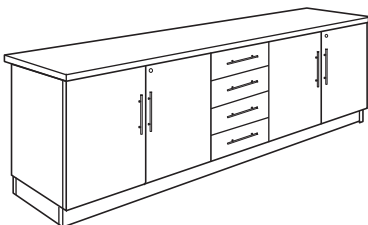

# LAXUS EXECUTIVE SERIES

Dimension : W. x D. x H.

**TK 66R**  
**Round Connection Table**  
 1000W. x 1000D. x 760H. mm  
 39 3/8"W. x 39 3/8"D. x 30"H. inch

**LAXUS EXECUTIVE DESK**  
 2135W. x 1065D. x 760H. mm  
 84"W. x 42"D. x 30"H. inch

**TK 66L**  
**Round Connection Table**  
 1000W. x 1000D. x 760H. mm  
 39 3/8"W. x 39 3/8"D. x 30"H. inch

**TK 36/20**  
**LAXUS EXECUTIVE DESK**

**TK 20/20**  
**LAXUS EXECUTIVE DESK**

**TK 20/38**  
**LAXUS EXECUTIVE DESK**

**TK 320**  
**Executive Side Return**  
 1440W. x 510D. x 686H. mm  
 56 3/4"W. x 20"D. x 27"H. inch

**TK 260R**  
**Computer Desk**  
 1200W. x 600D. x 740H. mm  
 47 1/4"W. x 23 1/2"D. x 29"H. inch

**TK 260L**  
**Computer Desk**  
 1200W. x 600D. x 740H. mm  
 47 1/4"W. x 23 1/2"D. x 29"H. inch

**EX 560**  
**Executive Side Return**  
 1200W. x 600D. x 735H. mm  
 47 1/4"W. x 23 1/2"D. x 29"H. inch

**886 CB**  
**Low Cabinet**  
 2010W. x 456D. x 710H. mm  
 79 1/4"W. x 18"D. x 28"H. inch

**SB 4824**  
**Coffee Table**  
 1200W. x 600D. x 450H. mm  
 47 1/4"W. x 23 1/2"D. x 17 3/4"H. inch