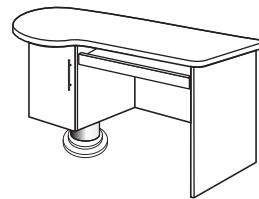

# LAXUS EXECUTIVE SERIES

Dimension : W. x D. x H.

**TK 66R**  
**Round Connection Table**  
 1000W. x 1000D. x 760H. mm  
 39 3/8"W. x 39 3/8"D. x 30"H. inch

**LAXUS EXECUTIVE DESK**  
 2135W. x 1065D. x 760H. mm  
 84"W. x 42"D. x 30"H. inch

**TK 66L**  
**Round Connection Table**  
 1000W. x 1000D. x 760H. mm  
 39 3/8"W. x 39 3/8"D. x 30"H. inch

**TK 36/20**  
**LAXUS EXECUTIVE DESK**

**TK 20/20**  
**LAXUS EXECUTIVE DESK**

**TK 20/38**  
**LAXUS EXECUTIVE DESK**

**TK 320**  
**Executive Side Return**  
 1440W. x 510D. x 686H. mm  
 56 3/4"W. x 20"D. x 27"H. inch

**TK 260R**  
**Computer Desk**  
 1200W. x 600D. x 740H. mm  
 47 1/4"W. x 23 1/2"D. x 29"H. inch

**TK 260L**  
**Computer Desk**  
 1200W. x 600D. x 740H. mm  
 47 1/4"W. x 23 1/2"D. x 29"H. inch

**EX 560**  
**Executive Side Return**  
 1200W. x 600D. x 735H. mm  
 47 1/4"W. x 23 1/2"D. x 29"H. inch

**886 CB**  
**Low Cabinet**  
 2010W. x 456D. x 710H. mm  
 79 1/4"W. x 18"D. x 28"H. inch

**SB 4824**  
**Coffee Table**  
 1200W. x 600D. x 450H. mm  
 47 1/4"W. x 23 1/2"D. x 17 3/4"H. inch