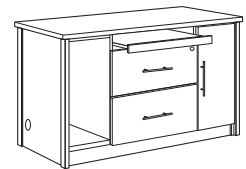

# LAXUS EXECUTIVE SERIES

Dimension : W. x D. x H.

**TK 66R**  
**Round Connection Table**  
 1000W. x 1000D. x 760H. mm  
 39 3/8"W. x 39 3/8"D. x 30"H. inch

**LAXUS EXECUTIVE DESK**  
 2135W. x 1065D. x 760H. mm  
 84"W. x 42"D. x 30"H. inch

**TK 66L**  
**Round Connection Table**  
 1000W. x 1000D. x 760H. mm  
 39 3/8"W. x 39 3/8"D. x 30"H. inch

**TK 36/20**  
**LAXUS EXECUTIVE DESK**

**TK 20/20**  
**LAXUS EXECUTIVE DESK**

**TK 20/38**  
**LAXUS EXECUTIVE DESK**

**TK 320**  
**Executive Side Return**  
 1440W. x 510D. x 686H. mm  
 56 3/4"W. x 20"D. x 27"H. inch

**TK 260R**  
**Computer Desk**  
 1200W. x 600D. x 740H. mm  
 47 1/4"W. x 23 1/2"D. x 29"H. inch

**TK 260L**  
**Computer Desk**  
 1200W. x 600D. x 740H. mm  
 47 1/4"W. x 23 1/2"D. x 29"H. inch

**EX 560**  
**Executive Side Return**  
 1200W. x 600D. x 735H. mm  
 47 1/4"W. x 23 1/2"D. x 29"H. inch

**886 CB**  
**Low Cabinet**  
 2010W. x 456D. x 710H. mm  
 79 1/4"W. x 18"D. x 28"H. inch

**SB 4824**  
**Coffee Table**  
 1200W. x 600D. x 450H. mm  
 47 1/4"W. x 23 1/2"D. x 17 3/4"H. inch