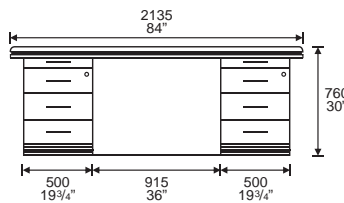

# LAXUS EXECUTIVE SERIES

Dimension : W. x D. x H.

**TK 66R**  
**Round Connection Table**  
 1000W. x 1000D. x 760H. mm  
 39 3/8"W. x 39 3/8"D. x 30"H. inch

**LAXUS EXECUTIVE DESK**  
 2135W. x 1065D. x 760H. mm  
 84"W. x 42"D. x 30"H. inch

**TK 66L**  
**Round Connection Table**  
 1000W. x 1000D. x 760H. mm  
 39 3/8"W. x 39 3/8"D. x 30"H. inch

**TK 36/20**  
**LAXUS EXECUTIVE DESK**

**TK 20/20**  
**LAXUS EXECUTIVE DESK**

**TK 20/38**  
**LAXUS EXECUTIVE DESK**

**TK 320**  
**Executive Side Return**  
 1440W. x 510D. x 686H. mm  
 56 3/4"W. x 20"D. x 27"H. inch

**TK 260R**  
**Computer Desk**  
 1200W. x 600D. x 740H. mm  
 47 1/4"W. x 23 1/2"D. x 29"H. inch

**TK 260L**  
**Computer Desk**  
 1200W. x 600D. x 740H. mm  
 47 1/4"W. x 23 1/2"D. x 29"H. inch

**EX 560**  
**Executive Side Return**  
 1200W. x 600D. x 735H. mm  
 47 1/4"W. x 23 1/2"D. x 29"H. inch

**886 CB**  
**Low Cabinet**  
 2010W. x 456D. x 710H. mm  
 79 1/4"W. x 18"D. x 28"H. inch

**SB 4824**  
**Coffee Table**  
 1200W. x 600D. x 450H. mm  
 47 1/4"W. x 23 1/2"D. x 17 3/4"H. inch