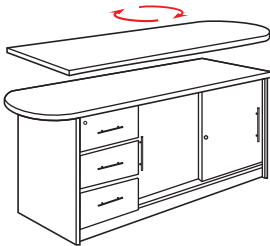

# LAXUS EXECUTIVE SERIES

Dimension : W. x D. x H.

**TK 66R**  
**Round Connection Table**  
 1000W. x 1000D. x 760H. mm  
 39 3/8"W. x 39 3/8"D. x 30"H. inch

**LAXUS EXECUTIVE DESK**  
 2135W. x 1065D. x 760H. mm  
 84"W. x 42"D. x 30"H. inch

**TK 66L**  
**Round Connection Table**  
 1000W. x 1000D. x 760H. mm  
 39 3/8"W. x 39 3/8"D. x 30"H. inch

**TK 36/20**  
**LAXUS EXECUTIVE DESK**

**TK 20/20**  
**LAXUS EXECUTIVE DESK**

**TK 20/38**  
**LAXUS EXECUTIVE DESK**

**TK 320**  
**Executive Side Return**  
 1440W. x 510D. x 686H. mm  
 56 3/4"W. x 20"D. x 27"H. inch

**TK 260R**  
**Computer Desk**  
 1200W. x 600D. x 740H. mm  
 47 1/4"W. x 23 1/2"D. x 29"H. inch

**TK 260L**  
**Computer Desk**  
 1200W. x 600D. x 740H. mm  
 47 1/4"W. x 23 1/2"D. x 29"H. inch

**EX 560**  
**Executive Side Return**  
 1200W. x 600D. x 735H. mm  
 47 1/4"W. x 23 1/2"D. x 29"H. inch

**886 CB**  
**Low Cabinet**  
 2010W. x 456D. x 710H. mm  
 79 1/4"W. x 18"D. x 28"H. inch

**SB 4824**  
**Coffee Table**  
 1200W. x 600D. x 450H. mm  
 47 1/4"W. x 23 1/2"D. x 17 3/4"H. inch