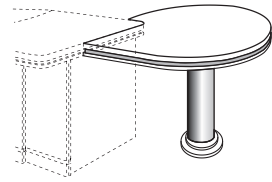

# LAXUS EXECUTIVE SERIES

Dimension : W. x D. x H.

**TK 66R**  
**Round Connection Table**  
 1000W. x 1000D. x 760H. mm  
 39 3/8"W. x 39 3/8"D. x 30"H. inch

**LAXUS EXECUTIVE DESK**  
 2135W. x 1065D. x 760H. mm  
 84"W. x 42"D. x 30"H. inch

**TK 66L**  
**Round Connection Table**  
 1000W. x 1000D. x 760H. mm  
 39 3/8"W. x 39 3/8"D. x 30"H. inch

**TK 36/20**  
**LAXUS EXECUTIVE DESK**

**TK 20/20**  
**LAXUS EXECUTIVE DESK**

**TK 20/38**  
**LAXUS EXECUTIVE DESK**

**TK 320**  
**Executive Side Return**  
 1440W. x 510D. x 686H. mm  
 56 3/4"W. x 20"D. x 27"H. inch

**TK 260R**  
**Computer Desk**  
 1200W. x 600D. x 740H. mm  
 47 1/4"W. x 23 1/2"D. x 29"H. inch

**TK 260L**  
**Computer Desk**  
 1200W. x 600D. x 740H. mm  
 47 1/4"W. x 23 1/2"D. x 29"H. inch

**EX 560**  
**Executive Side Return**  
 1200W. x 600D. x 735H. mm  
 47 1/4"W. x 23 1/2"D. x 29"H. inch

**886 CB**  
**Low Cabinet**  
 2010W. x 456D. x 710H. mm  
 79 1/4"W. x 18"D. x 28"H. inch

**SB 4824**  
**Coffee Table**  
 1200W. x 600D. x 450H. mm  
 47 1/4"W. x 23 1/2"D. x 17 3/4"H. inch