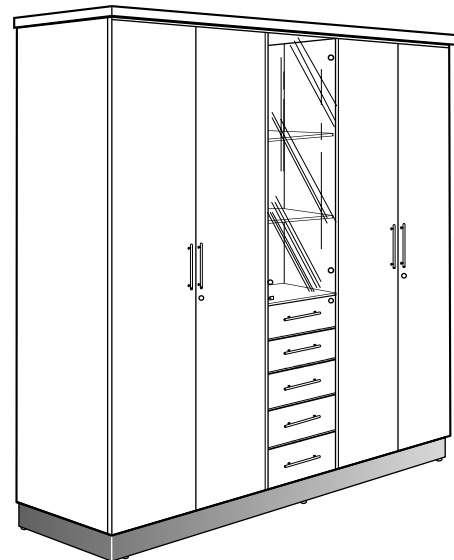

THE OFFICE DESIGNERS

THE KNIGHT EXECUTIVE SERIES

Dimension : W. x D. x H.

KE 500
Knight Executive Desk
2250W. x 1200D. x 760H. mm.
88⁵/₈"W. x 47¹/₄"D. x 30"H. inch.

KE 700/KE 720
Knight Executive Desk With Side Return Cabinet
2250W. x 2010D. x 760H. mm.
88⁵/₈"W. x 79¹/₄"D. x 30"H. inch.

THE OFFICE DESIGNERS

THE KNIGHT EXECUTIVE SERIES

Dimension : W. x D. x H.

611 CB
Low Cabinet
1610W. x 456D. x 710H. mm.
63½"W. x 18"D. x 28"H. inch.

886 CB
Low Cabinet
2010W. x 456D. x 710H. mm.
79¼"W. x 18"D. x 28"H. inch.

638 CB
Medium Height Cabinet
2410W. x 463D. x 1300H. mm.
95"W. x 18¼"D. x 51¼"H. inch.

622 CB
Medium Height Cabinet
1610W. x 456D. x 1300H. mm.
63½"W. x 18"D. x 51¼"H. inch.

663 CB
High Cabinet
810W. x 456D. x 2070H. mm.
32"W. x 18"D. x 81½"H. inch.

633 CB
High Cabinet
2010W. x 456D. x 2070H. mm.
79¼"W. x 18"D. x 81½"H. inch.