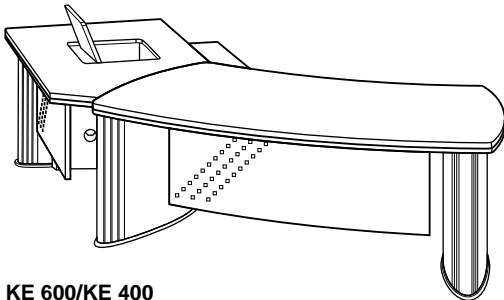

THE OFFICE DESIGNERS

THE KNIGHT EXECUTIVE SERIES

Dimension : W. x D. x H.

KE 500
Knight Executive Desk
2250W. x 1200D. x 760H. mm.
88⁵/₈"W. x 47¹/₄"D. x 30"H. inch.

KE 700/KE 720
Knight Executive Desk With Side Return Cabinet
2250W. x 2010D. x 760H. mm.
88⁵/₈"W. x 79¹/₄"D. x 30"H. inch.

KE 600/KE 400
Knight Executive Desk With Computer Desk Return
2880W. x 1930D. x 760H. mm.
113³/₈"W. x 76"D. x 30"H. inch.

KE 800/KE 200
Knight Executive Desk With Computer Desk Return
2350W. x 2170D. x 760H. mm.
92¹/₂"W. x 85¹/₂"D. x 30"H. inch.

MP 300
3D Mobile Pedestal
600W. x 500D. x 600H. mm.
23¹/₂"W. x 19³/₄"D. x 23¹/₂"H. inch.

CPU 111
CPU Trolley
295W. x 600D. x 76H. mm.
11⁵/₈"W. x 23¹/₂"D. x 3"H. inch.

KE 1000
Knight Piano Conference Desk
3660W. x 2523D. x 760H. mm.
144"W. x 99⁵/₈"D. x 30"H. inch.

KE 900
Knight Conference Desk
2420W. x 1210D. x 760H. mm.
95⁵/₈"W. x 47³/₄"D. x 30"H. inch.

KE 4824
Coffee Table
1200W. x 600D. x 430H. mm.
47¹/₄"W. x 23¹/₂"D. x 17"H. inch.

KE 2424
Coffee Table
600W. x 600D. x 430H. mm.
23¹/₂"W. x 23¹/₂"D. x 17"H. inch.