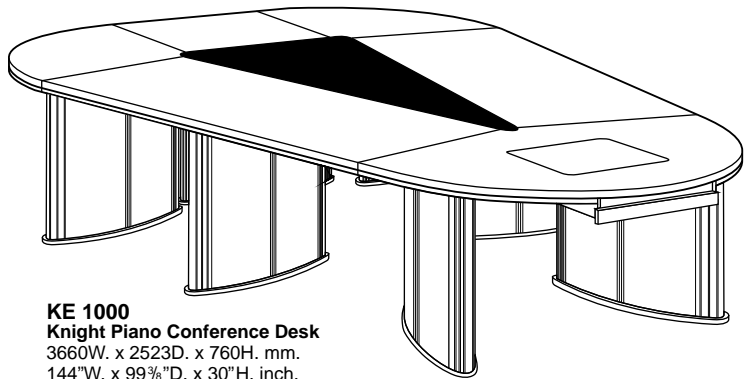

THE OFFICE DESIGNERS

THE KNIGHT EXECUTIVE SERIES

Dimension : W. x D. x H.

KE 500
Knight Executive Desk
2250W. x 1200D. x 760H. mm.
88⁵/₈"W. x 47¹/₄"D. x 30"H. inch.

KE 700/KE 720
Knight Executive Desk With Side Return Cabinet
2250W. x 2010D. x 760H. mm.
88⁵/₈"W. x 79¹/₄"D. x 30"H. inch.

KE 600/KE 400
Knight Executive Desk With Computer Desk Return
2880W. x 1930D. x 760H. mm.
113³/₈"W. x 76"D. x 30"H. inch.

KE 800/KE 200
Knight Executive Desk With Computer Desk Return
2350W. x 2170D. x 760H. mm.
92¹/₂"W. x 85¹/₂"D. x 30"H. inch.

MP 300
3D Mobile Pedestal
600W. x 500D. x 600H. mm.
23¹/₂"W. x 19³/₄"D. x 23¹/₂"H. inch.

CPU 111
CPU Trolley
295W. x 600D. x 76H. mm.
11⁵/₈"W. x 23¹/₂"D. x 3"H. inch.

KE 1000
Knight Piano Conference Desk
3660W. x 2523D. x 760H. mm.
144"W. x 99⁵/₈"D. x 30"H. inch.

KE 900
Knight Conference Desk
2420W. x 1210D. x 760H. mm.
95⁵/₈"W. x 47³/₄"D. x 30"H. inch.

KE 4824
Coffee Table
1200W. x 600D. x 430H. mm.
47¹/₄"W. x 23¹/₂"D. x 17"H. inch.

KE 2424
Coffee Table
600W. x 600D. x 430H. mm.
23¹/₂"W. x 23¹/₂"D. x 17"H. inch.