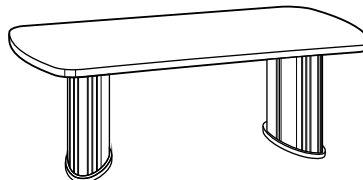

THE OFFICE DESIGNERS

THE KNIGHT EXECUTIVE SERIES

Dimension : W. x D. x H.

KE 500
Knight Executive Desk
2250W. x 1200D. x 760H. mm.
88⁵/₈"W. x 47¹/₄"D. x 30"H. inch.

KE 700/KE 720
Knight Executive Desk With Side Return Cabinet
2250W. x 2010D. x 760H. mm.
88⁵/₈"W. x 79¹/₄"D. x 30"H. inch.

KE 600/KE 400
Knight Executive Desk With Computer Desk Return
2880W. x 1930D. x 760H. mm.
113³/₈"W. x 76"D. x 30"H. inch.

KE 800/KE 200
Knight Executive Desk With Computer Desk Return
2350W. x 2170D. x 760H. mm.
92¹/₂"W. x 85¹/₂"D. x 30"H. inch.

MP 300
3D Mobile Pedestal
600W. x 500D. x 600H. mm.
23¹/₂"W. x 19³/₄"D. x 23¹/₂"H. inch.

CPU 111
CPU Trolley
295W. x 600D. x 76H. mm.
11⁵/₈"W. x 23¹/₂"D. x 3"H. inch.

KE 1000
Knight Piano Conference Desk
3660W. x 2523D. x 760H. mm.
144"W. x 99⁵/₈"D. x 30"H. inch.

KE 900
Knight Conference Desk
2420W. x 1210D. x 760H. mm.
95⁵/₈"W. x 47³/₄"D. x 30"H. inch.

KE 4824
Coffee Table
1200W. x 600D. x 430H. mm.
47¹/₄"W. x 23¹/₂"D. x 17"H. inch.

KE 2424
Coffee Table
600W. x 600D. x 430H. mm.
23¹/₂"W. x 23¹/₂"D. x 17"H. inch.