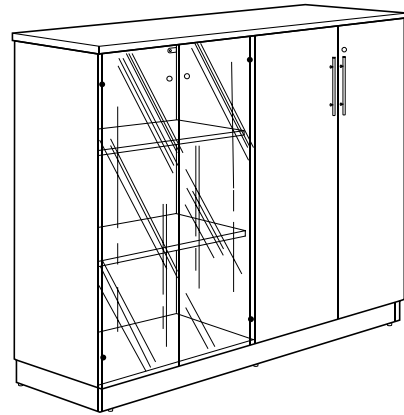

KE 900
Knight Conference Desk
2420W. x 1210D. x 760H. mm.
95⁵/₈"W. x 47³/₄"D. x 30"H. inch.

KE 4824
Coffee Table
1200W. x 600D. x 430H. mm.
47¹/₄"W. x 23¹/₂"D. x 17"H. inch.

KE 2424
Coffee Table
600W. x 600D. x 430H. mm.
23¹/₂"W. x 23¹/₂"D. x 17"H. inch.

THE OFFICE DESIGNERS

THE KNIGHT EXECUTIVE SERIES

Dimension : W. x D. x H.

611 CB
Low Cabinet
1610W. x 456D. x 710H. mm.
63½"W. x 18"D. x 28"H. inch.

886 CB
Low Cabinet
2010W. x 456D. x 710H. mm.
79¼"W. x 18"D. x 28"H. inch.

638 CB
Medium Height Cabinet
2410W. x 463D. x 1300H. mm.
95"W. x 18¼"D. x 51¼"H. inch.

622 CB
Medium Height Cabinet
1610W. x 456D. x 1300H. mm.
63½"W. x 18"D. x 51¼"H. inch.

663 CB
High Cabinet
810W. x 456D. x 2070H. mm.
32"W. x 18"D. x 81½"H. inch.

633 CB
High Cabinet
2010W. x 456D. x 2070H. mm.
79¼"W. x 18"D. x 81½"H. inch.