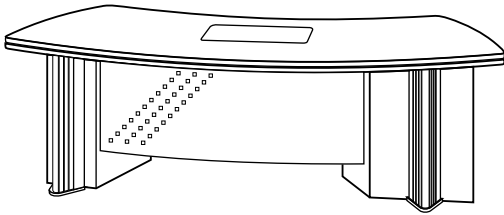

THE OFFICE DESIGNERS

THE KNIGHT EXECUTIVE SERIES

Dimension : W. x D. x H.

KE 500
Knight Executive Desk
2250W. x 1200D. x 760H. mm.
88⁵/₈"W. x 47¹/₄"D. x 30"H. inch.

KE 700/KE 720
Knight Executive Desk With Side Return Cabinet
2250W. x 2010D. x 760H. mm.
88⁵/₈"W. x 79¹/₄"D. x 30"H. inch.

KE 600/KE 400
Knight Executive Desk With Computer Desk Return
2880W. x 1930D. x 760H. mm.
113³/₈"W. x 76"D. x 30"H. inch.

KE 800/KE 200
Knight Executive Desk With Computer Desk Return
2350W. x 2170D. x 760H. mm.
92¹/₂"W. x 85¹/₂"D. x 30"H. inch.

MP 300
3D Mobile Pedestal
600W. x 500D. x 600H. mm.
23¹/₂"W. x 19³/₄"D. x 23¹/₂"H. inch.

CPU 111
CPU Trolley
295W. x 600D. x 76H. mm.
11⁵/₈"W. x 23¹/₂"D. x 3"H. inch.

KE 1000
Knight Piano Conference Desk
3660W. x 2523D. x 760H. mm.
144"W. x 99⁵/₈"D. x 30"H. inch.

KE 900
Knight Conference Desk
2420W. x 1210D. x 760H. mm.
95⁵/₈"W. x 47³/₄"D. x 30"H. inch.

KE 4824
Coffee Table
1200W. x 600D. x 430H. mm.
47¹/₄"W. x 23¹/₂"D. x 17"H. inch.

KE 2424
Coffee Table
600W. x 600D. x 430H. mm.
23¹/₂"W. x 23¹/₂"D. x 17"H. inch.