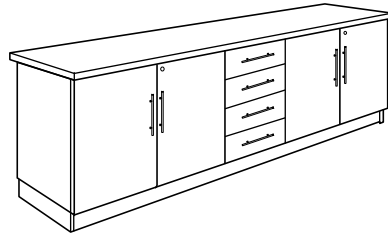

886 CB
Low Cabinet
2010W. x 456D. x 710H. mm.
79¼"W. x 18"D. x 28"H. inch.