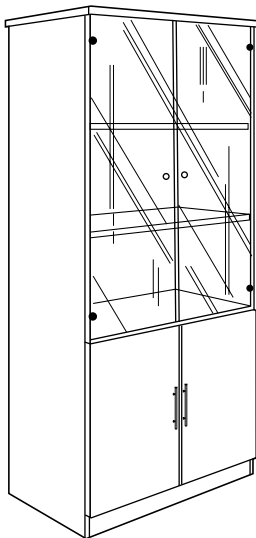

KE 900
Knight Conference Desk
2420W. x 1210D. x 760H. mm.
95⁵/₈"W. x 47³/₄"D. x 30"H. inch.

KE 4824
Coffee Table
1200W. x 600D. x 430H. mm.
47¹/₄"W. x 23¹/₂"D. x 17"H. inch.

KE 2424
Coffee Table
600W. x 600D. x 430H. mm.
23¹/₂"W. x 23¹/₂"D. x 17"H. inch.

THE OFFICE DESIGNERS

THE KNIGHT EXECUTIVE SERIES

Dimension : W. x D. x H.

611 CB
Low Cabinet
1610W. x 456D. x 710H. mm.
63½"W. x 18"D. x 28"H. inch.

886 CB
Low Cabinet
2010W. x 456D. x 710H. mm.
79¼"W. x 18"D. x 28"H. inch.

638 CB
Medium Height Cabinet
2410W. x 463D. x 1300H. mm.
95"W. x 18¼"D. x 51¼"H. inch.

622 CB
Medium Height Cabinet
1610W. x 456D. x 1300H. mm.
63½"W. x 18"D. x 51¼"H. inch.

663 CB
High Cabinet
810W. x 456D. x 2070H. mm.
32"W. x 18"D. x 81½"H. inch.

633 CB
High Cabinet
2010W. x 456D. x 2070H. mm.
79¼"W. x 18"D. x 81½"H. inch.