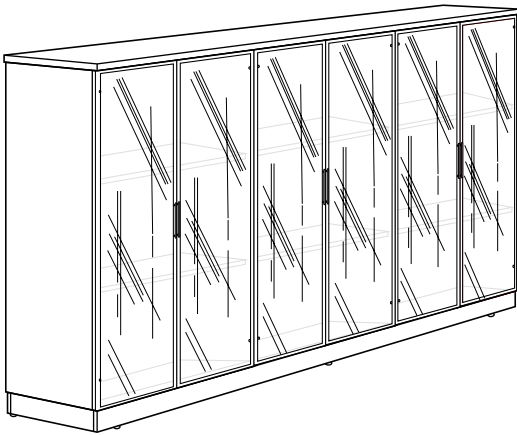

THE OFFICE DESIGNERS

THE KNIGHT EXECUTIVE SERIES

Dimension : W. x D. x H.

KE 500
Knight Executive Desk
2250W. x 1200D. x 760H. mm.
88⁵/₈"W. x 47¹/₄"D. x 30"H. inch.

KE 700/KE 720
Knight Executive Desk With Side Return Cabinet
2250W. x 2010D. x 760H. mm.
88⁵/₈"W. x 79¹/₄"D. x 30"H. inch.

KE 900
Knight Conference Desk
2420W. x 1210D. x 760H. mm.
95⁵/₈"W. x 47³/₄"D. x 30"H. inch.

KE 4824
Coffee Table
1200W. x 600D. x 430H. mm.
47¹/₄"W. x 23¹/₂"D. x 17"H. inch.

KE 2424
Coffee Table
600W. x 600D. x 430H. mm.
23¹/₂"W. x 23¹/₂"D. x 17"H. inch.

THE OFFICE DESIGNERS

THE KNIGHT EXECUTIVE SERIES

Dimension : W. x D. x H.

611 CB
Low Cabinet
1610W. x 456D. x 710H. mm.
63½"W. x 18"D. x 28"H. inch.

886 CB
Low Cabinet
2010W. x 456D. x 710H. mm.
79¼"W. x 18"D. x 28"H. inch.

638 CB
Medium Height Cabinet
2410W. x 463D. x 1300H. mm.
95"W. x 18¼"D. x 51¼"H. inch.

622 CB
Medium Height Cabinet
1610W. x 456D. x 1300H. mm.
63½"W. x 18"D. x 51¼"H. inch.

663 CB
High Cabinet
810W. x 456D. x 2070H. mm.
32"W. x 18"D. x 81½"H. inch.