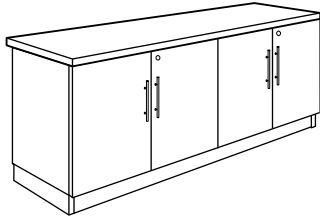

THE OFFICE DESIGNERS

THE KNIGHT EXECUTIVE SERIES

Dimension : W. x D. x H.

611 CB
Low Cabinet
1610W. x 456D. x 710H. mm.
63½"W. x 18"D. x 28"H. inch.