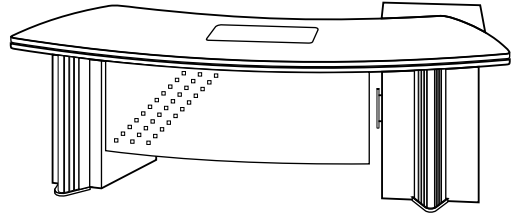

THE OFFICE DESIGNERS

THE KNIGHT EXECUTIVE SERIES

Dimension : W. x D. x H.

KE 500
Knight Executive Desk
2250W. x 1200D. x 760H. mm.
88⁵/₈"W. x 47¹/₄"D. x 30"H. inch.

KE 700/KE 720
Knight Executive Desk With Side Return Cabinet
2250W. x 2010D. x 760H. mm.
88⁵/₈"W. x 79¹/₄"D. x 30"H. inch.

KE 600/KE 400
Knight Executive Desk With Computer Desk Return
2880W. x 1930D. x 760H. mm.
113³/₈"W. x 76"D. x 30"H. inch.

KE 800/KE 200
Knight Executive Desk With Computer Desk Return
2350W. x 2170D. x 760H. mm.
92¹/₂"W. x 85¹/₂"D. x 30"H. inch.

MP 300
3D Mobile Pedestal
600W. x 500D. x 600H. mm.
23¹/₂"W. x 19³/₄"D. x 23¹/₂"H. inch.

CPU 111
CPU Trolley
295W. x 600D. x 76H. mm.
11⁵/₈"W. x 23¹/₂"D. x 3"H. inch.

KE 1000
Knight Piano Conference Desk
3660W. x 2523D. x 760H. mm.
144"W. x 99⁵/₈"D. x 30"H. inch.

KE 900
Knight Conference Desk
2420W. x 1210D. x 760H. mm.
95⁵/₈"W. x 47³/₄"D. x 30"H. inch.

KE 4824
Coffee Table
1200W. x 600D. x 430H. mm.
47¹/₄"W. x 23¹/₂"D. x 17"H. inch.

KE 2424
Coffee Table
600W. x 600D. x 430H. mm.
23¹/₂"W. x 23¹/₂"D. x 17"H. inch.