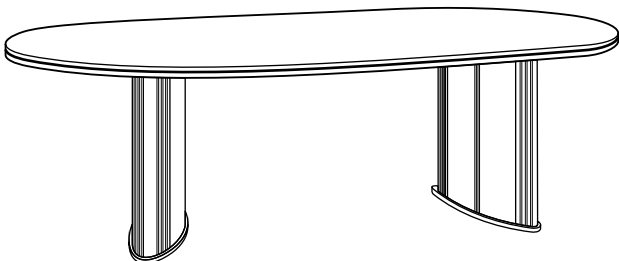

THE OFFICE DESIGNERS

THE KNIGHT EXECUTIVE SERIES

Dimension : W. x D. x H.

KE 500
Knight Executive Desk
2250W. x 1200D. x 760H. mm.
88⁵/₈"W. x 47¹/₄"D. x 30"H. inch.

KE 700/KE 720
Knight Executive Desk With Side Return Cabinet
2250W. x 2010D. x 760H. mm.
88⁵/₈"W. x 79¹/₄"D. x 30"H. inch.

KE 600/KE 400
Knight Executive Desk With Computer Desk Return
2880W. x 1930D. x 760H. mm.
113³/₈"W. x 76"D. x 30"H. inch.

KE 800/KE 200
Knight Executive Desk With Computer Desk Return
2350W. x 2170D. x 760H. mm.
92¹/₂"W. x 85¹/₂"D. x 30"H. inch.

MP 300
3D Mobile Pedestal
600W. x 500D. x 600H. mm.
23¹/₂"W. x 19³/₄"D. x 23¹/₂"H. inch.

CPU 111
CPU Trolley
295W. x 600D. x 76H. mm.
11⁵/₈"W. x 23¹/₂"D. x 3"H. inch.

KE 1000
Knight Piano Conference Desk
3660W. x 2523D. x 760H. mm.
144"W. x 99⁵/₈"D. x 30"H. inch.

KE 900
Knight Conference Desk
2420W. x 1210D. x 760H. mm.
95⁵/₈"W. x 47³/₄"D. x 30"H. inch.

KE 4824
Coffee Table
1200W. x 600D. x 430H. mm.
47¹/₄"W. x 23¹/₂"D. x 17"H. inch.

KE 2424
Coffee Table
600W. x 600D. x 430H. mm.
23¹/₂"W. x 23¹/₂"D. x 17"H. inch.