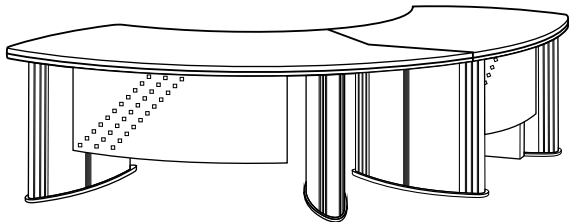

THE OFFICE DESIGNERS

THE KNIGHT EXECUTIVE SERIES

Dimension : W. x D. x H.

KE 500
Knight Executive Desk
2250W. x 1200D. x 760H. mm.
88⁵/₈"W. x 47¹/₄"D. x 30"H. inch.

KE 700/KE 720
Knight Executive Desk With Side Return Cabinet
2250W. x 2010D. x 760H. mm.
88⁵/₈"W. x 79¹/₄"D. x 30"H. inch.

KE 600/KE 400
Knight Executive Desk With Computer Desk Return
2880W. x 1930D. x 760H. mm.
113³/₈"W. x 76"D. x 30"H. inch.

KE 800/KE 200
Knight Executive Desk With Computer Desk Return
2350W. x 2170D. x 760H. mm.
92¹/₂"W. x 85¹/₂"D. x 30"H. inch.

MP 300
3D Mobile Pedestal
600W. x 500D. x 600H. mm.
23¹/₂"W. x 19³/₄"D. x 23¹/₂"H. inch.

CPU 111
CPU Trolley
295W. x 600D. x 76H. mm.
11⁵/₈"W. x 23¹/₂"D. x 3"H. inch.

KE 1000
Knight Piano Conference Desk
3660W. x 2523D. x 760H. mm.
144"W. x 99⁵/₈"D. x 30"H. inch.

KE 900
Knight Conference Desk
2420W. x 1210D. x 760H. mm.
95⁵/₈"W. x 47³/₄"D. x 30"H. inch.

KE 4824
Coffee Table
1200W. x 600D. x 430H. mm.
47¹/₄"W. x 23¹/₂"D. x 17"H. inch.

KE 2424
Coffee Table
600W. x 600D. x 430H. mm.
23¹/₂"W. x 23¹/₂"D. x 17"H. inch.