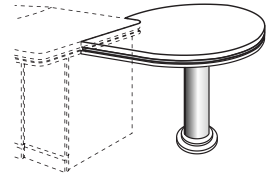

DEMACO EXECUTIVE SERIES

Dimension : W. x D. x H.

MC 66R
Round Connection Table
1000W. x 1000D. x 760H. mm.
39³/₈"W. x 39³/₈"D. x 30"H. inch.

Demaco Executive Desk
2115W. x 1045D. x 760H. mm.
83³/₈"W. x 41"D. x 30"H. inch.

MC 66L
Round Connection Table
1000W. x 1000D. x 760H. mm.
39³/₈"W. x 39³/₈"D. x 30"H. inch.

MC 2328
DEMACO EXECUTIVE DESK

MC 2828
DEMACO EXECUTIVE DESK

MC 2822
DEMACO EXECUTIVE DESK

TK 320
Executive Side Return
1440W. x 510D. x 686H. mm
56¹/₄"W. x 20"D. x 27"H. inch

TK 260R
Computer Desk
1200W. x 600D. x 740H. mm
47¹/₄"W. x 23¹/₂"D. x 29"H. inch

TK 260L
Computer Desk
1200W. x 600D. x 740H. mm
47¹/₄"W. x 23¹/₂"D. x 29"H. inch

EX 560
Executive Side Return
1200W. x 600D. x 735H. mm
47¹/₄"W. x 23¹/₂"D. x 29"H. inch

LB 4824
Coffee Table
1200W. x 600D. x 450H. mm
47¹/₄"W. x 23¹/₂"D. x 17³/₄"H. inch

LB 2424
Coffee Table
600W. x 600D. x 450H. mm
23¹/₂"W. x 23¹/₂"D. x 17³/₄"H. inch

638 CB
Medium Height Cabinet
2410W. x 463D. x 1300H. mm
95"W. x 18¹/₂"D. x 51¹/₄"H. inch