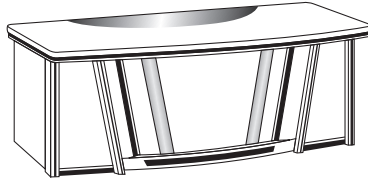

DEMACO EXECUTIVE SERIES

Dimension : W. x D. x H.

MC 66R
Round Connection Table
1000W. x 1000D. x 760H. mm.
39³/₈"W. x 39³/₈"D. x 30"H. inch.

Demaco Executive Desk
2115W. x 1045D. x 760H. mm.
83³/₈"W. x 41"D. x 30"H. inch.

MC 66L
Round Connection Table
1000W. x 1000D. x 760H. mm.
39³/₈"W. x 39³/₈"D. x 30"H. inch.

MC 2328
DEMACO EXECUTIVE DESK

MC 2828
DEMACO EXECUTIVE DESK

MC 2822
DEMACO EXECUTIVE DESK

TK 320
Executive Side Return
1440W. x 510D. x 686H. mm
56¹/₄"W. x 20"D. x 27"H. inch

TK 260R
Computer Desk
1200W. x 600D. x 740H. mm
47¹/₄"W. x 23¹/₂"D. x 29"H. inch

TK 260L
Computer Desk
1200W. x 600D. x 740H. mm
47¹/₄"W. x 23¹/₂"D. x 29"H. inch

EX 560
Executive Side Return
1200W. x 600D. x 735H. mm
47¹/₄"W. x 23¹/₂"D. x 29"H. inch