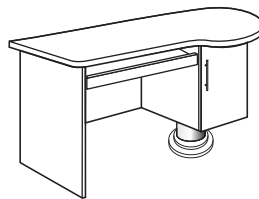

DEMACO EXECUTIVE SERIES

Dimension : W. x D. x H.

MC 66R
Round Connection Table
1000W. x 1000D. x 760H. mm.
39³/₈"W. x 39³/₈"D. x 30"H. inch.

Demaco Executive Desk
2115W. x 1045D. x 760H. mm.
83³/₈"W. x 41"D. x 30"H. inch.

MC 66L
Round Connection Table
1000W. x 1000D. x 760H. mm.
39³/₈"W. x 39³/₈"D. x 30"H. inch.

MC 2328
DEMACO EXECUTIVE DESK

MC 2828
DEMACO EXECUTIVE DESK

MC 2822
DEMACO EXECUTIVE DESK

TK 320
Executive Side Return
1440W. x 510D. x 686H. mm
56¹/₄"W. x 20"D. x 27"H. inch

TK 260R
Computer Desk
1200W. x 600D. x 740H. mm
47¹/₄"W. x 23¹/₂"D. x 29"H. inch

TK 260L
Computer Desk
1200W. x 600D. x 740H. mm
47¹/₄"W. x 23¹/₂"D. x 29"H. inch

EX 560
Executive Side Return
1200W. x 600D. x 735H. mm
47¹/₄"W. x 23¹/₂"D. x 29"H. inch

LB 4824
Coffee Table
1200W. x 600D. x 450H. mm
47¹/₄"W. x 23¹/₂"D. x 17³/₄"H. inch

LB 2424
Coffee Table
600W. x 600D. x 450H. mm
23¹/₂"W. x 23¹/₂"D. x 17³/₄"H. inch

638 CB
Medium Height Cabinet
2410W. x 463D. x 1300H. mm
95"W. x 18¹/₂"D. x 51¹/₄"H. inch