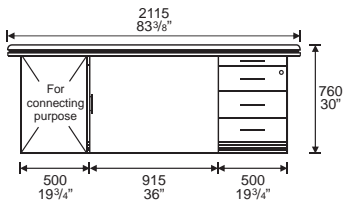

DEMACO EXECUTIVE SERIES

Dimension : W. x D. x H.

MC 66R
Round Connection Table
1000W. x 1000D. x 760H. mm.
39³/₈"W. x 39³/₈"D. x 30"H. inch.

Demaco Executive Desk
2115W. x 1045D. x 760H. mm.
83³/₈"W. x 41"D. x 30"H. inch.

MC 66L
Round Connection Table
1000W. x 1000D. x 760H. mm.
39³/₈"W. x 39³/₈"D. x 30"H. inch.

MC 2328
DEMACO EXECUTIVE DESK

MC 2828
DEMACO EXECUTIVE DESK

MC 2822
DEMACO EXECUTIVE DESK

TK 320
Executive Side Return
1440W. x 510D. x 686H. mm
56¹/₄"W. x 20"D. x 27"H. inch

TK 260R
Computer Desk
1200W. x 600D. x 740H. mm
47¹/₄"W. x 23¹/₂"D. x 29"H. inch

TK 260L
Computer Desk
1200W. x 600D. x 740H. mm
47¹/₄"W. x 23¹/₂"D. x 29"H. inch

EX 560
Executive Side Return
1200W. x 600D. x 735H. mm
47¹/₄"W. x 23¹/₂"D. x 29"H. inch

LB 4824
Coffee Table
1200W. x 600D. x 450H. mm
47¹/₄"W. x 23¹/₂"D. x 17³/₄"H. inch

LB 2424
Coffee Table
600W. x 600D. x 450H. mm
23¹/₂"W. x 23¹/₂"D. x 17³/₄"H. inch

638 CB
Medium Height Cabinet
2410W. x 463D. x 1300H. mm
95"W. x 18¹/₂"D. x 51¹/₄"H. inch