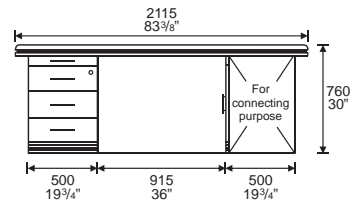

DEMACO EXECUTIVE SERIES

Dimension : W. x D. x H.

MC 66R
Round Connection Table
1000W. x 1000D. x 760H. mm.
39³/₈"W. x 39³/₈"D. x 30"H. inch.

Demaco Executive Desk
2115W. x 1045D. x 760H. mm.
83³/₈"W. x 41"D. x 30"H. inch.

MC 66L
Round Connection Table
1000W. x 1000D. x 760H. mm.
39³/₈"W. x 39³/₈"D. x 30"H. inch.

MC 2328
DEMACO EXECUTIVE DESK

MC 2828
DEMACO EXECUTIVE DESK

MC 2822
DEMACO EXECUTIVE DESK

TK 320
Executive Side Return
1440W. x 510D. x 686H. mm
56¹/₄"W. x 20"D. x 27"H. inch

TK 260R
Computer Desk
1200W. x 600D. x 740H. mm
47¹/₄"W. x 23¹/₂"D. x 29"H. inch

TK 260L
Computer Desk
1200W. x 600D. x 740H. mm
47¹/₄"W. x 23¹/₂"D. x 29"H. inch

EX 560
Executive Side Return
1200W. x 600D. x 735H. mm
47¹/₄"W. x 23¹/₂"D. x 29"H. inch

LB 4824
Coffee Table
1200W. x 600D. x 450H. mm
47¹/₄"W. x 23¹/₂"D. x 17³/₄"H. inch

LB 2424
Coffee Table
600W. x 600D. x 450H. mm
23¹/₂"W. x 23¹/₂"D. x 17³/₄"H. inch

638 CB
Medium Height Cabinet
2410W. x 463D. x 1300H. mm
95"W. x 18¹/₂"D. x 51¹/₄"H. inch