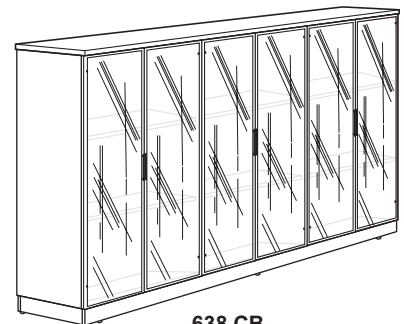

DEMACO EXECUTIVE SERIES

Dimension : W. x D. x H.

MC 66R
Round Connection Table
1000W. x 1000D. x 760H. mm.
39³/₈"W. x 39³/₈"D. x 30"H. inch.

Demaco Executive Desk
2115W. x 1045D. x 760H. mm.
83³/₈"W. x 41"D. x 30"H. inch.

MC 66L
Round Connection Table
1000W. x 1000D. x 760H. mm.
39³/₈"W. x 39³/₈"D. x 30"H. inch.

MC 2328
DEMACO EXECUTIVE DESK

MC 2828
DEMACO EXECUTIVE DESK

MC 2822
DEMACO EXECUTIVE DESK

TK 320
Executive Side Return
1440W. x 510D. x 686H. mm
56¹/₄"W. x 20"D. x 27"H. inch

TK 260R
Computer Desk
1200W. x 600D. x 740H. mm
47¹/₄"W. x 23¹/₂"D. x 29"H. inch

TK 260L
Computer Desk
1200W. x 600D. x 740H. mm
47¹/₄"W. x 23¹/₂"D. x 29"H. inch

EX 560
Executive Side Return
1200W. x 600D. x 735H. mm
47¹/₄"W. x 23¹/₂"D. x 29"H. inch

LB 4824
Coffee Table
1200W. x 600D. x 450H. mm
47¹/₄"W. x 23¹/₂"D. x 17³/₄"H. inch

LB 2424
Coffee Table
600W. x 600D. x 450H. mm
23¹/₂"W. x 23¹/₂"D. x 17³/₄"H. inch

638 CB
Medium Height Cabinet
2410W. x 463D. x 1300H. mm
95"W. x 18¹/₂"D. x 51¹/₄"H. inch