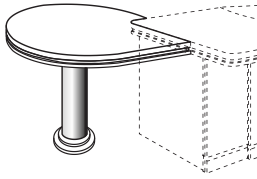

DEMACO EXECUTIVE SERIES

Dimension : W. x D. x H.

MC 66R
Round Connection Table
1000W. x 1000D. x 760H. mm.
39³/₈"W. x 39³/₈"D. x 30"H. inch.

Demaco Executive Desk
2115W. x 1045D. x 760H. mm.
83³/₈"W. x 41"D. x 30"H. inch.

MC 66L
Round Connection Table
1000W. x 1000D. x 760H. mm.
39³/₈"W. x 39³/₈"D. x 30"H. inch.

MC 2328
DEMACO EXECUTIVE DESK

MC 2828
DEMACO EXECUTIVE DESK

MC 2822
DEMACO EXECUTIVE DESK

TK 320
Executive Side Return
1440W. x 510D. x 686H. mm
56¹/₄"W. x 20"D. x 27"H. inch

TK 260R
Computer Desk
1200W. x 600D. x 740H. mm
47¹/₄"W. x 23¹/₂"D. x 29"H. inch

TK 260L
Computer Desk
1200W. x 600D. x 740H. mm
47¹/₄"W. x 23¹/₂"D. x 29"H. inch

EX 560
Executive Side Return
1200W. x 600D. x 735H. mm
47¹/₄"W. x 23¹/₂"D. x 29"H. inch

LB 4824
Coffee Table
1200W. x 600D. x 450H. mm
47¹/₄"W. x 23¹/₂"D. x 17³/₄"H. inch

LB 2424
Coffee Table
600W. x 600D. x 450H. mm
23¹/₂"W. x 23¹/₂"D. x 17³/₄"H. inch

638 CB
Medium Height Cabinet
2410W. x 463D. x 1300H. mm
95"W. x 18¹/₂"D. x 51¹/₄"H. inch