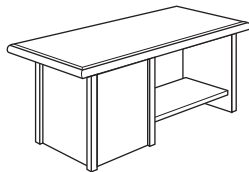

DEMACO EXECUTIVE SERIES

Dimension : W. x D. x H.

MC 66R
Round Connection Table
1000W. x 1000D. x 760H. mm.
39³/₈"W. x 39³/₈"D. x 30"H. inch.

Demaco Executive Desk
2115W. x 1045D. x 760H. mm.
83³/₈"W. x 41"D. x 30"H. inch.

MC 66L
Round Connection Table
1000W. x 1000D. x 760H. mm.
39³/₈"W. x 39³/₈"D. x 30"H. inch.

MC 2328
DEMACO EXECUTIVE DESK

MC 2828
DEMACO EXECUTIVE DESK

MC 2822
DEMACO EXECUTIVE DESK

TK 320
Executive Side Return
1440W. x 510D. x 686H. mm
56¹/₄"W. x 20"D. x 27"H. inch

TK 260R
Computer Desk
1200W. x 600D. x 740H. mm
47¹/₄"W. x 23¹/₂"D. x 29"H. inch

TK 260L
Computer Desk
1200W. x 600D. x 740H. mm
47¹/₄"W. x 23¹/₂"D. x 29"H. inch

EX 560
Executive Side Return
1200W. x 600D. x 735H. mm
47¹/₄"W. x 23¹/₂"D. x 29"H. inch

LB 4824
Coffee Table
1200W. x 600D. x 450H. mm
47¹/₄"W. x 23¹/₂"D. x 17³/₄"H. inch

LB 2424
Coffee Table
600W. x 600D. x 450H. mm
23¹/₂"W. x 23¹/₂"D. x 17³/₄"H. inch

638 CB
Medium Height Cabinet
2410W. x 463D. x 1300H. mm
95"W. x 18¹/₂"D. x 51¹/₄"H. inch