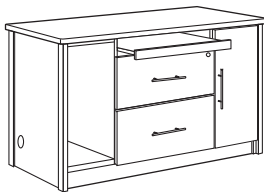

DEMACO EXECUTIVE SERIES

Dimension : W. x D. x H.

MC 66R
Round Connection Table
1000W. x 1000D. x 760H. mm.
39³/₈"W. x 39³/₈"D. x 30"H. inch.

Demaco Executive Desk
2115W. x 1045D. x 760H. mm.
83³/₈"W. x 41"D. x 30"H. inch.

MC 66L
Round Connection Table
1000W. x 1000D. x 760H. mm.
39³/₈"W. x 39³/₈"D. x 30"H. inch.

MC 2328
DEMACO EXECUTIVE DESK

MC 2828
DEMACO EXECUTIVE DESK

MC 2822
DEMACO EXECUTIVE DESK

TK 320
Executive Side Return
1440W. x 510D. x 686H. mm
56¹/₄"W. x 20"D. x 27"H. inch

TK 260R
Computer Desk
1200W. x 600D. x 740H. mm
47¹/₄"W. x 23¹/₂"D. x 29"H. inch

TK 260L
Computer Desk
1200W. x 600D. x 740H. mm
47¹/₄"W. x 23¹/₂"D. x 29"H. inch

EX 560
Executive Side Return
1200W. x 600D. x 735H. mm
47¹/₄"W. x 23¹/₂"D. x 29"H. inch

LB 4824
Coffee Table
1200W. x 600D. x 450H. mm
47¹/₄"W. x 23¹/₂"D. x 17³/₄"H. inch

LB 2424
Coffee Table
600W. x 600D. x 450H. mm
23¹/₂"W. x 23¹/₂"D. x 17³/₄"H. inch

638 CB
Medium Height Cabinet
2410W. x 463D. x 1300H. mm
95"W. x 18¹/₂"D. x 51¹/₄"H. inch