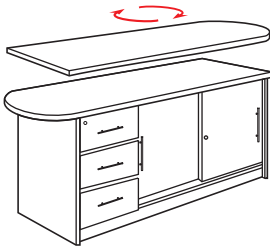

DEMACO EXECUTIVE SERIES

Dimension : W. x D. x H.

MC 66R
Round Connection Table
1000W. x 1000D. x 760H. mm.
39³/₈"W. x 39³/₈"D. x 30"H. inch.

Demaco Executive Desk
2115W. x 1045D. x 760H. mm.
83³/₈"W. x 41"D. x 30"H. inch.

MC 66L
Round Connection Table
1000W. x 1000D. x 760H. mm.
39³/₈"W. x 39³/₈"D. x 30"H. inch.

MC 2328
DEMACO EXECUTIVE DESK

MC 2828
DEMACO EXECUTIVE DESK

MC 2822
DEMACO EXECUTIVE DESK

TK 320
Executive Side Return
1440W. x 510D. x 686H. mm
56¹/₄"W. x 20"D. x 27"H. inch

TK 260R
Computer Desk
1200W. x 600D. x 740H. mm
47¹/₄"W. x 23¹/₂"D. x 29"H. inch

TK 260L
Computer Desk
1200W. x 600D. x 740H. mm
47¹/₄"W. x 23¹/₂"D. x 29"H. inch

EX 560
Executive Side Return
1200W. x 600D. x 735H. mm
47¹/₄"W. x 23¹/₂"D. x 29"H. inch

LB 4824
Coffee Table
1200W. x 600D. x 450H. mm
47¹/₄"W. x 23¹/₂"D. x 17³/₄"H. inch

LB 2424
Coffee Table
600W. x 600D. x 450H. mm
23¹/₂"W. x 23¹/₂"D. x 17³/₄"H. inch

638 CB
Medium Height Cabinet
2410W. x 463D. x 1300H. mm
95"W. x 18¹/₂"D. x 51¹/₄"H. inch