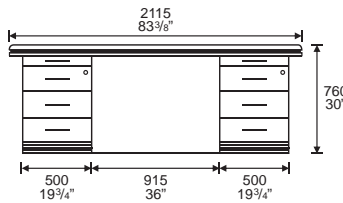

DEMACO EXECUTIVE SERIES

Dimension : W. x D. x H.

MC 66R
Round Connection Table
1000W. x 1000D. x 760H. mm.
39³/₈"W. x 39³/₈"D. x 30"H. inch.

Demaco Executive Desk
2115W. x 1045D. x 760H. mm.
83³/₈"W. x 41"D. x 30"H. inch.

MC 66L
Round Connection Table
1000W. x 1000D. x 760H. mm.
39³/₈"W. x 39³/₈"D. x 30"H. inch.

MC 2328
DEMACO EXECUTIVE DESK

MC 2828
DEMACO EXECUTIVE DESK

MC 2822
DEMACO EXECUTIVE DESK

TK 320
Executive Side Return
1440W. x 510D. x 686H. mm
56¹/₄"W. x 20"D. x 27"H. inch

TK 260R
Computer Desk
1200W. x 600D. x 740H. mm
47¹/₄"W. x 23¹/₂"D. x 29"H. inch

TK 260L
Computer Desk
1200W. x 600D. x 740H. mm
47¹/₄"W. x 23¹/₂"D. x 29"H. inch

EX 560
Executive Side Return
1200W. x 600D. x 735H. mm
47¹/₄"W. x 23¹/₂"D. x 29"H. inch

LB 4824
Coffee Table
1200W. x 600D. x 450H. mm
47¹/₄"W. x 23¹/₂"D. x 17³/₄"H. inch

LB 2424
Coffee Table
600W. x 600D. x 450H. mm
23¹/₂"W. x 23¹/₂"D. x 17³/₄"H. inch

638 CB
Medium Height Cabinet
2410W. x 463D. x 1300H. mm
95"W. x 18¹/₂"D. x 51¹/₄"H. inch