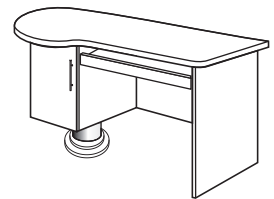

DEMACO EXECUTIVE SERIES

Dimension : W. x D. x H.

MC 66R
Round Connection Table
1000W. x 1000D. x 760H. mm.
39³/₈"W. x 39³/₈"D. x 30"H. inch.

Demaco Executive Desk
2115W. x 1045D. x 760H. mm.
83³/₈"W. x 41"D. x 30"H. inch.

MC 66L
Round Connection Table
1000W. x 1000D. x 760H. mm.
39³/₈"W. x 39³/₈"D. x 30"H. inch.

MC 2328
DEMACO EXECUTIVE DESK

MC 2828
DEMACO EXECUTIVE DESK

MC 2822
DEMACO EXECUTIVE DESK

TK 320
Executive Side Return
1440W. x 510D. x 686H. mm
56¹/₄"W. x 20"D. x 27"H. inch

TK 260R
Computer Desk
1200W. x 600D. x 740H. mm
47¹/₄"W. x 23¹/₂"D. x 29"H. inch

TK 260L
Computer Desk
1200W. x 600D. x 740H. mm
47¹/₄"W. x 23¹/₂"D. x 29"H. inch

EX 560
Executive Side Return
1200W. x 600D. x 735H. mm
47¹/₄"W. x 23¹/₂"D. x 29"H. inch

LB 4824
Coffee Table
1200W. x 600D. x 450H. mm
47¹/₄"W. x 23¹/₂"D. x 17³/₄"H. inch

LB 2424
Coffee Table
600W. x 600D. x 450H. mm
23¹/₂"W. x 23¹/₂"D. x 17³/₄"H. inch

638 CB
Medium Height Cabinet
2410W. x 463D. x 1300H. mm
95"W. x 18¹/₂"D. x 51¹/₄"H. inch