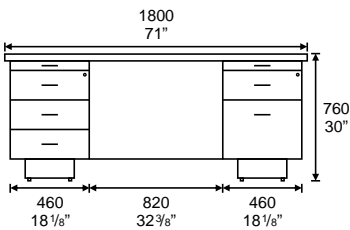

THE OFFICE DESIGNERS

CROWN EXECUTIVE SERIES

Dimension : W. x D. x H.

Crown Main Desk

ES 31/21
Crown Main Desk

ES 21/13
Crown Main Desk

ES 21/12
Crown Main Desk

ES 31/12
Crown Main Desk

ES 12/13
Crown Main Desk

722 CB
Medium Height Cabinet
1610W. x 456D. x 1300H. mm.
63 1/2"W. x 18"D. x 51 1/4"H. inch.

ES 323
Executive Side Return
1000W. x 430D. x 716H. mm.
39 3/8"W. x 17"D. x 28 1/4"H. inch.

CPU 165
CPU Trolleys
270W. x 500D. x 455H. mm.
10 5/8"W. x 19 3/4"D. x 18"H. inch.