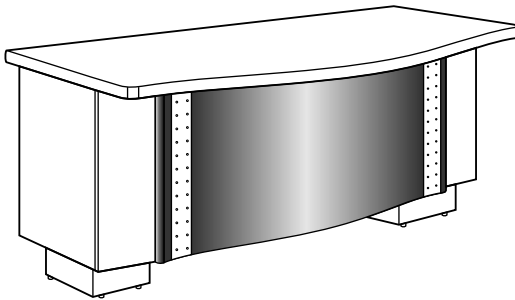

THE OFFICE DESIGNERS

CROWN EXECUTIVE SERIES

Dimension : W. x D. x H.

Crown Main Desk

ES 31/21
Crown Main Desk

ES 21/13
Crown Main Desk

ES 21/12
Crown Main Desk

ES 31/12
Crown Main Desk

ES 12/13
Crown Main Desk

722 CB
Medium Height Cabinet
1610W. x 456D. x 1300H. mm.
63 1/2"W. x 18"D. x 51 1/4"H. inch.

ES 323
Executive Side Return
1000W. x 430D. x 716H. mm.
39 3/8"W. x 17"D. x 28 1/4"H. inch.