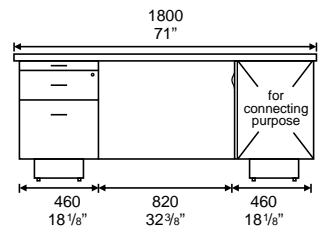

THE OFFICE DESIGNERS

CROWN EXECUTIVE SERIES

Dimension : W. x D. x H.

Crown Main Desk

ES 31/21
Crown Main Desk

ES 21/13
Crown Main Desk

ES 21/12
Crown Main Desk

ES 31/12
Crown Main Desk

ES 12/13
Crown Main Desk

722 CB
Medium Height Cabinet
1610W. x 456D. x 1300H. mm.
63 1/2"W. x 18"D. x 51 1/4"H. inch.

ES 323
Executive Side Return
1000W. x 430D. x 716H. mm.
39 3/8"W. x 17"D. x 28 1/4"H. inch.

CPU 165
CPU Trolleys
270W. x 500D. x 455H. mm.
10 5/8"W. x 19 3/4"D. x 18"H. inch.