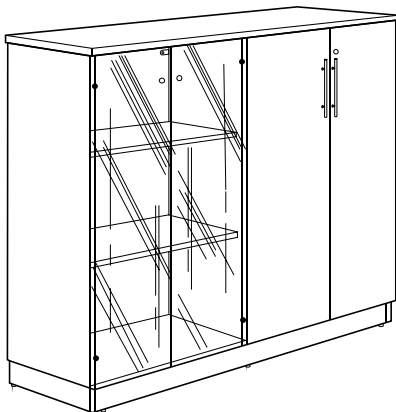

THE OFFICE DESIGNERS

CROWN EXECUTIVE SERIES

Dimension : W. x D. x H.

Crown Main Desk

ES 31/21
Crown Main Desk

ES 21/13
Crown Main Desk

ES 21/12
Crown Main Desk

ES 31/12
Crown Main Desk

ES 12/13
Crown Main Desk

722 CB
Medium Height Cabinet
1610W. x 456D. x 1300H. mm.
63 1/2"W. x 18"D. x 51 1/4"H. inch.

ES 323
Executive Side Return
1000W. x 430D. x 716H. mm.
39 3/8"W. x 17"D. x 28 1/4"H. inch.

CPU 165
CPU Trolleys
270W. x 500D. x 455H. mm.
10 5/8"W. x 19 3/4"D. x 18"H. inch.