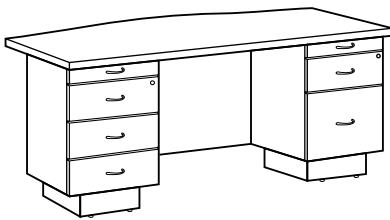

THE OFFICE DESIGNERS

CROWN EXECUTIVE SERIES

Dimension : W. x D. x H.

Crown Main Desk

ES 31/21
Crown Main Desk

ES 21/13
Crown Main Desk

ES 21/12
Crown Main Desk

ES 31/12
Crown Main Desk

ES 12/13
Crown Main Desk

722 CB
Medium Height Cabinet
1610W. x 456D. x 1300H. mm.
63 1/2"W. x 18"D. x 51 1/4"H. inch.

ES 323
Executive Side Return
1000W. x 430D. x 716H. mm.
39 3/8"W. x 17"D. x 28 1/4"H. inch.