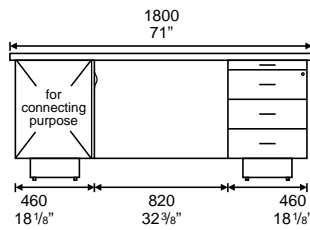

THE OFFICE DESIGNERS

CROWN EXECUTIVE SERIES

Dimension : W. x D. x H.

Crown Main Desk

ES 31/21
Crown Main Desk

ES 21/13
Crown Main Desk

ES 21/12
Crown Main Desk

ES 31/12
Crown Main Desk

ES 12/13
Crown Main Desk

722 CB
Medium Height Cabinet
1610W. x 456D. x 1300H. mm.
63 1/2"W. x 18"D. x 51 1/4"H. inch.

ES 323
Executive Side Return
1000W. x 430D. x 716H. mm.
39 3/8"W. x 17"D. x 28 1/4"H. inch.

CPU 165
CPU Trolleys
270W. x 500D. x 455H. mm.
10 5/8"W. x 19 3/4"D. x 18"H. inch.