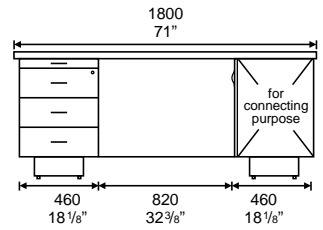

THE OFFICE DESIGNERS

CROWN EXECUTIVE SERIES

Dimension : W. x D. x H.

Crown Main Desk

ES 31/21
Crown Main Desk

ES 21/13
Crown Main Desk

ES 21/12
Crown Main Desk

ES 31/12
Crown Main Desk

ES 12/13
Crown Main Desk

722 CB
Medium Height Cabinet
1610W. x 456D. x 1300H. mm.
63 1/2"W. x 18"D. x 51 1/4"H. inch.

ES 323
Executive Side Return
1000W. x 430D. x 716H. mm.
39 3/8"W. x 17"D. x 28 1/4"H. inch.

CPU 165
CPU Trolleys
270W. x 500D. x 455H. mm.
10 5/8"W. x 19 3/4"D. x 18"H. inch.