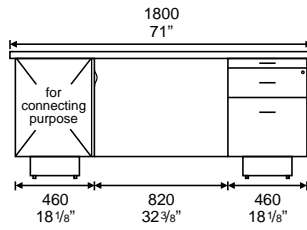

THE OFFICE DESIGNERS

CROWN EXECUTIVE SERIES

Dimension : W. x D. x H.

Crown Main Desk

ES 31/21
Crown Main Desk

ES 21/13
Crown Main Desk

ES 21/12
Crown Main Desk

ES 31/12
Crown Main Desk

ES 12/13
Crown Main Desk

722 CB
Medium Height Cabinet
1610W. x 456D. x 1300H. mm.
63 1/2"W. x 18"D. x 51 1/4"H. inch.

ES 323
Executive Side Return
1000W. x 430D. x 716H. mm.
39 3/8"W. x 17"D. x 28 1/4"H. inch.

CPU 165
CPU Trolleys
270W. x 500D. x 455H. mm.
10 5/8"W. x 19 3/4"D. x 18"H. inch.