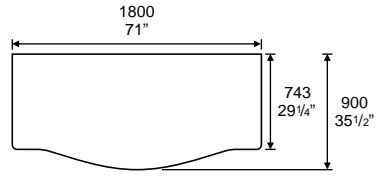

THE OFFICE DESIGNERS

CROWN EXECUTIVE SERIES

Dimension : W. x D. x H.

Crown Main Desk

ES 31/21
Crown Main Desk

ES 21/13
Crown Main Desk

ES 21/12
Crown Main Desk

ES 31/12
Crown Main Desk

ES 12/13
Crown Main Desk

722 CB
Medium Height Cabinet
1610W. x 456D. x 1300H. mm.
63 1/2"W. x 18"D. x 51 1/4"H. inch.

ES 323
Executive Side Return
1000W. x 430D. x 716H. mm.
39 3/8"W. x 17"D. x 28 1/4"H. inch.

CPU 165
CPU Trolleys
270W. x 500D. x 455H. mm.
10 5/8"W. x 19 3/4"D. x 18"H. inch.