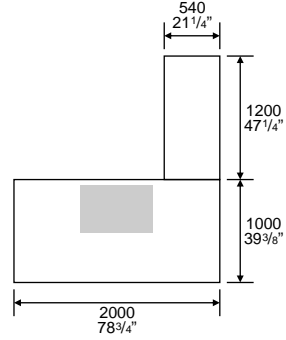

THE OFFICE DESIGNERS

CADEON EXECUTIVE SERIES

Dimension : W. x D. x H.

CA 567
Main Desk
 2000W. x 1000D. x 760H. mm.
 78³/₄"W. x 39³/₈"D. x 30"H. inch.

CA 76
Side Return with CPU
 1200W. x 540D. x 760H. mm.
 47¹/₄"W. x 21¹/₄"D. x 30"H. inch.

CA 75
Side Return with 3D Pedestal
 1200W. x 540D. x 760H. mm.
 47¹/₄"W. x 21¹/₄"D. x 30"H. inch.

AC 33KB
Pull Out Mechanism Keyboard Tray
 700W. x 270D. x 35H. mm.
 27¹/₂"W. x 10⁵/₈"D. x 1³/₈"H. inch.

MP 301#H200
3D Mobile Pedestal
 478W. x 500D. x 620H. mm.
 19"W. x 19³/₄"D. x 24³/₈"H. inch.

800 CB
Medium Height Cabinet
 813W. x 483D. x 1638H. mm.
 32"W. x 19"D. x 64¹/₂"H. inch.

800G CB
Medium Height Cabinet
 813W. x 483D. x 1638H. mm.
 32"W. x 19"D. x 64¹/₂"H. inch.