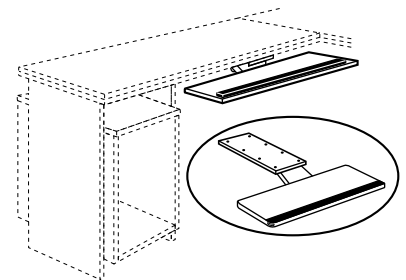

THE OFFICE DESIGNERS

CADEON EXECUTIVE SERIES

Dimension : W. x D. x H.

CA 567
Main Desk
 2000W. x 1000D. x 760H. mm.
 78³/₄"W. x 39³/₈"D. x 30"H. inch.

CA 76
Side Return with CPU
 1200W. x 540D. x 760H. mm.
 47¹/₄"W. x 21¹/₄"D. x 30"H. inch.

CA 75
Side Return with 3D Pedestal
 1200W. x 540D. x 760H. mm.
 47¹/₄"W. x 21¹/₄"D. x 30"H. inch.

AC 33KB
Pull Out Mechanism Keyboard Tray
 700W. x 270D. x 35H. mm.
 27¹/₂"W. x 10⁵/₈"D. x 1³/₈"H. inch.

MP 301#H200
3D Mobile Pedestal
 478W. x 500D. x 620H. mm.
 19"W. x 19³/₄"D. x 24³/₈"H. inch.

800 CB
Medium Height Cabinet
 813W. x 483D. x 1638H. mm.
 32"W. x 19"D. x 64¹/₂"H. inch.

800G CB
Medium Height Cabinet
 813W. x 483D. x 1638H. mm.
 32"W. x 19"D. x 64¹/₂"H. inch.