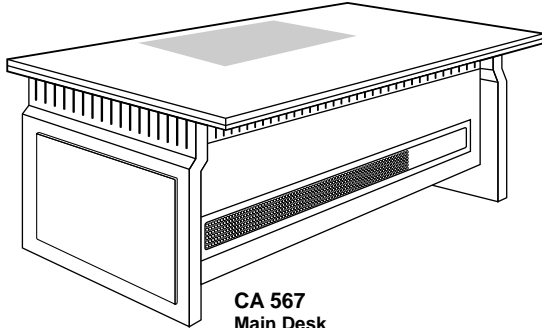

THE OFFICE DESIGNERS

CADEON EXECUTIVE SERIES

Dimension : W. x D. x H.

CA 567
Main Desk
 2000W. x 1000D. x 760H. mm.
 78³/₄"W. x 39³/₈"D. x 30"H. inch.

CA 76
Side Return with CPU
 1200W. x 540D. x 760H. mm.
 47¹/₄"W. x 21¹/₄"D. x 30"H. inch.

CA 75
Side Return with 3D Pedestal
 1200W. x 540D. x 760H. mm.
 47¹/₄"W. x 21¹/₄"D. x 30"H. inch.

AC 33KB
Pull Out Mechanism Keyboard Tray
 700W. x 270D. x 35H. mm.
 27¹/₂"W. x 10⁵/₈"D. x 1³/₈"H. inch.

MP 301#H200
3D Mobile Pedestal
 478W. x 500D. x 620H. mm.
 19"W. x 19³/₄"D. x 24³/₈"H. inch.

800 CB
Medium Height Cabinet
 813W. x 483D. x 1638H. mm.
 32"W. x 19"D. x 64¹/₂"H. inch.

800G CB
Medium Height Cabinet
 813W. x 483D. x 1638H. mm.
 32"W. x 19"D. x 64¹/₂"H. inch.