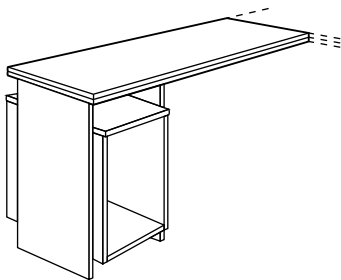

THE OFFICE DESIGNERS

CADEON EXECUTIVE SERIES

Dimension : W. x D. x H.

CA 567
Main Desk
 2000W. x 1000D. x 760H. mm.
 78³/₄"W. x 39³/₈"D. x 30"H. inch.

CA 76
Side Return with CPU
 1200W. x 540D. x 760H. mm.
 47¹/₄"W. x 21¹/₄"D. x 30"H. inch.

CA 75
Side Return with 3D Pedestal
 1200W. x 540D. x 760H. mm.
 47¹/₄"W. x 21¹/₄"D. x 30"H. inch.

AC 33KB
Pull Out Mechanism Keyboard Tray
 700W. x 270D. x 35H. mm.
 27¹/₂"W. x 10⁵/₈"D. x 1³/₈"H. inch.

MP 301#H200
3D Mobile Pedestal
 478W. x 500D. x 620H. mm.
 19"W. x 19³/₄"D. x 24³/₈"H. inch.

800 CB
Medium Height Cabinet
 813W. x 483D. x 1638H. mm.
 32"W. x 19"D. x 64¹/₂"H. inch.

800G CB
Medium Height Cabinet
 813W. x 483D. x 1638H. mm.
 32"W. x 19"D. x 64¹/₂"H. inch.