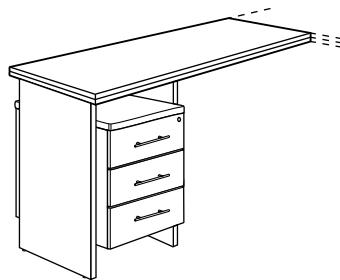

THE OFFICE DESIGNERS

CADEON EXECUTIVE SERIES

Dimension : W. x D. x H.

CA 567
Main Desk
 2000W. x 1000D. x 760H. mm.
 78³/₄"W. x 39³/₈"D. x 30"H. inch.

CA 76
Side Return with CPU
 1200W. x 540D. x 760H. mm.
 47¹/₄"W. x 21¹/₄"D. x 30"H. inch.

CA 75
Side Return with 3D Pedestal
 1200W. x 540D. x 760H. mm.
 47¹/₄"W. x 21¹/₄"D. x 30"H. inch.

AC 33KB
Pull Out Mechanism Keyboard Tray
 700W. x 270D. x 35H. mm.
 27¹/₂"W. x 10⁵/₈"D. x 1³/₈"H. inch.

MP 301#H200
3D Mobile Pedestal
 478W. x 500D. x 620H. mm.
 19"W. x 19³/₄"D. x 24³/₈"H. inch.

800 CB
Medium Height Cabinet
 813W. x 483D. x 1638H. mm.
 32"W. x 19"D. x 64¹/₂"H. inch.

800G CB
Medium Height Cabinet
 813W. x 483D. x 1638H. mm.
 32"W. x 19"D. x 64¹/₂"H. inch.