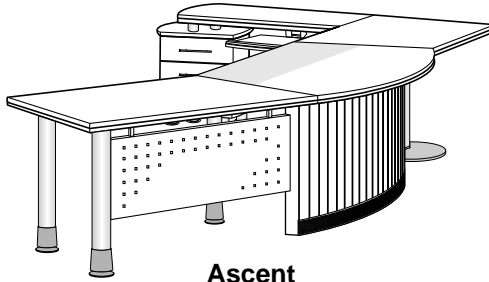

THE OFFICE DESIGNERS

THE ASCENT EXECUTIVE SERIES

Dimension : W. x D. x H.

AC 338
Ascent Main Desk
 1600W. x 1000D. x 760H. mm
 63"W. x 39⁵/₈"D. x 30"H. inch

Ascent
Main Desk

AC 336 R
Ascent Connection Desk
 1160W. x 800D. x 760H. mm
 45⁵/₈"W. x 31¹/₂"D. x 30"H. inch

AC 336 L
Ascent Connection Desk
 1160W. x 800D. x 760H. mm
 45⁵/₈"W. x 31¹/₂"D. x 30"H. inch

AC 339 R
Ascent Connection Desk
 800W. x 800D. x 760H. mm
 31¹/₂"W. x 31¹/₂"D. x 30"H. inch

AC 339 L
Ascent Connection Desk
 800W. x 800D. x 760H. mm
 31¹/₂"W. x 31¹/₂"D. x 30"H. inch